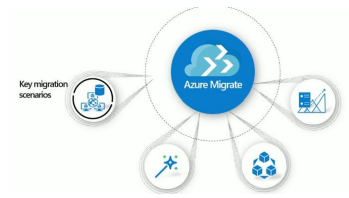

# Azure Migration

Azure Migrate provides a centralized hub to assess and migrate to Azure on-premises servers, infrastructure, applications, and data. It provides the following:

- ❑ **Unified migration platform:** A single portal to start, run, and track your migration to Azure.
- ❑ **Range of tools:** A range of tools for assessment and migration. Azure Migrate tools include Server Assessment and Azure Migrate: Server Migration. Azure Migrate also integrates with other Azure services and tools, and with independent software vendor (ISV) offerings.
- ❑ **Assessment and migration:** In the Azure Migrate hub, you can assess and migrate:
  - ✓ **Servers:** Assess on-premises servers and migrate them to Azure virtual machines or Azure VMware Solution (AVS) (Preview).
  - ✓ **Databases:** Assess on-premises databases and migrate them to Azure SQL Database or to SQL Managed Instance.
  - ✓ **Web applications:** Assess on-premises web applications and migrate them to Azure App Service by using the Azure App Service Migration Assistant.
  - ✓ **Virtual desktops:** Assess your on-premises virtual desktop infrastructure (VDI) and migrate it to Windows Virtual Desktop in Azure.
  - ✓ **Data:** Migrate large amounts of data to Azure quickly and cost-effectively using Azure Data Box products.