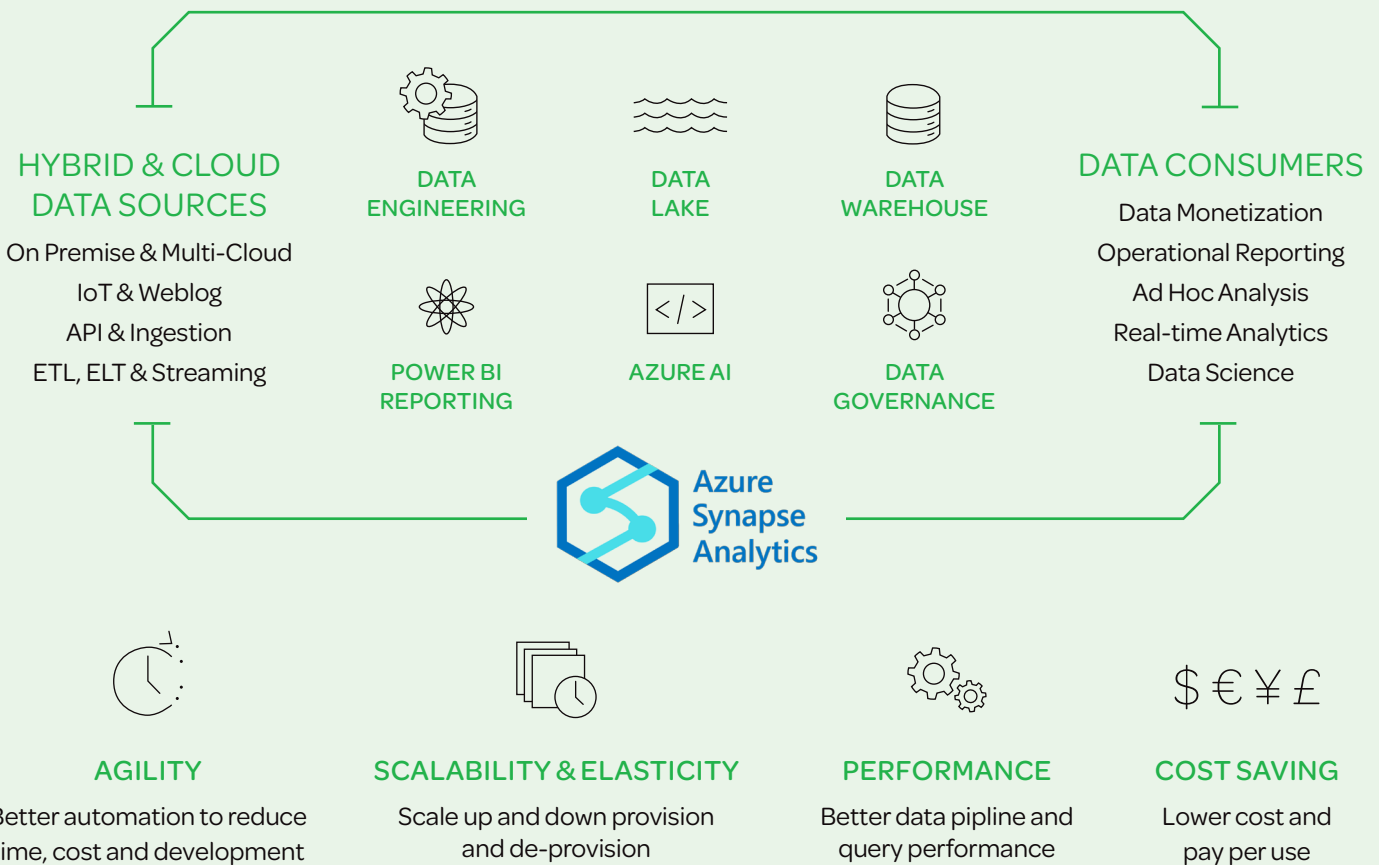

Monetize your data with the Cloud Data Lakehouse

Agile Solutions partner with Microsoft specifically on the Azure and Azure Synapse products along with the support from Informatica to bring you an infinitely-scalable unified data platform to manage the explosion of data sources and your business users' insatiable need for data.