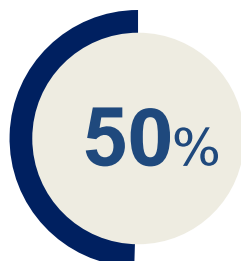

Increased Data
Quality By 50%