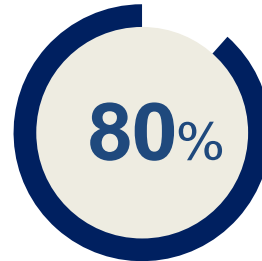

Shortened Downtime
Window By 80%