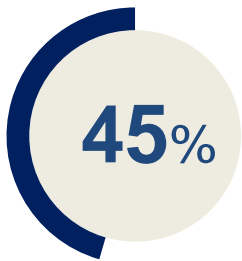

Many organizations currently running SAP® are planning to transition to SAP HANA® or SAP S/4 HANA® and are now able to significantly reduce the cost and complexity of their migration project by leveraging the [Protera FlexBridge Migration Platform](#).

Accelerate the success of your SAP migration to Azure, with Protera FlexBridge. Using the expert FlexBridge migration process, Protera customers' have experienced a typical reduction in migration cost and time by 45% to 60% versus a traditional approach, primarily due to the migration methodology and automation tools built into the Protera FlexBridge Migration Platform.

SAP to Azure Migration Acceleration Platform

Reduced Project
Timeline By 45%