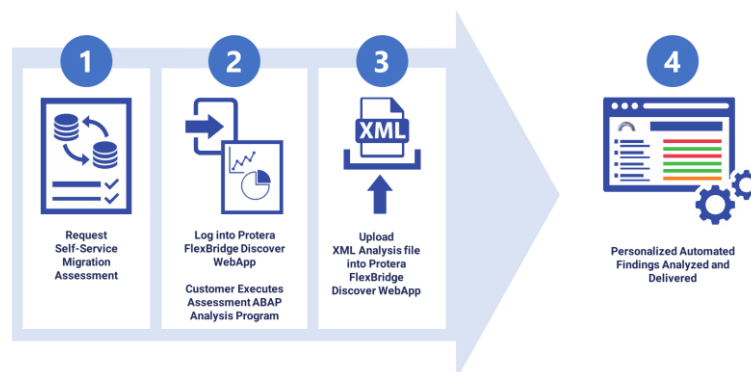

Areas we can help you

SAP Migration to Azure

- SAP Migration Readiness Assessment
- Pilot Migration to Azure (no impact on existing Prod)
- Production Migration Preparation and delivery

Enterprise Application Migration

- Migration of Existing Enterprise Applications including Complete Data Center to Azure
- Pilot and Production Migration Services

SAP HANA Migration to Azure

- HANA Migration Services Platform – Protera FlexBridge
- From Migration Assessment to OS/DB Migration Delivery and Go-Live Support on Azure

SAP and Global IT Management Services

- SAP and Enterprise Applications Infrastructure and Application Management Services – Protera AppCare

Disaster Recovery on Azure

- Packaged SAP and Enterprise Applications DR Solutions on Azure
- Available for SAP, SAP HANA, Enterprise Applications

Migrate SAP to Azure...*Fast and Easy!* Protera FlexBridge Self - Service Assessment

To get started Protera offers a complimentary self-service migration assessment of the existing SAP environment - Protera will provide a detailed assessment report with a comprehensive list of current performance, usage metrics, and recommended migration plan.

Learn more about Protera FlexBridge at –
Protera.com | [IT Services](#) | [Protera FlexBridge Migration Assessment](#)

For more Information:

www.protera.com | info@protera.com | +1.877.70. PROTERA (77683)