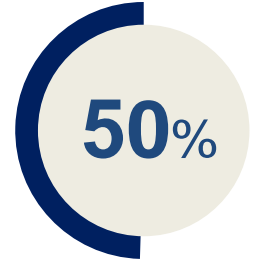

Reduced Project Cost
By More Than 50%