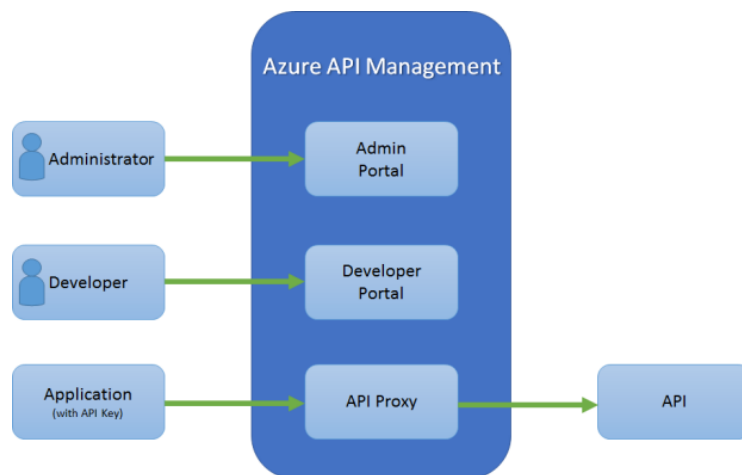

Azure API Management

APIs are at the core of driving digital transformation and are largely acclaimed as the driving force behind digital innovation. Enabling the endless information flow between the product and the customers through API endpoints is what's we do to make the enterprise world more digital.

We help our customers realise their API vision with full lifecycle API management capabilities on Azure API Management. A partner of choice in designing, building, securing and monetising APIs proxy for your organisation, including exposing a self-service developer portal for instantaneous on-boarding

Why NeosAlpha

We are a certified Microsoft Partner for Application Integration. Our Microsoft Azure certified experts backed up by large number of integration (strategy to implementation) projects experience can help you accelerate your journey to API Economy..

Our Approach Building a Proof of Concept that would help you translate your API Economy vision into working API Gateway.

Agenda

- Day 1 Discovery and Analysis: We start with a deep-dive API Economy workshop to kick-start the initiative covering API user journey, access management, security, monitoring and monetization.
- Day 2 API Proxy design covering API spec, backend services, data mapping, user access and analytics.
- Day 3-4 Azure API Management configuration, access and authentication management, developer portal, Iterative API Proxy implementation and testing.
- Day 5 Final walk-through of the approach, API Management solution and integration processes demonstration, Proof of Concept closure, and planning of next steps.

Deliverables

- POC design,
- implémentation code base and documentation (optional)