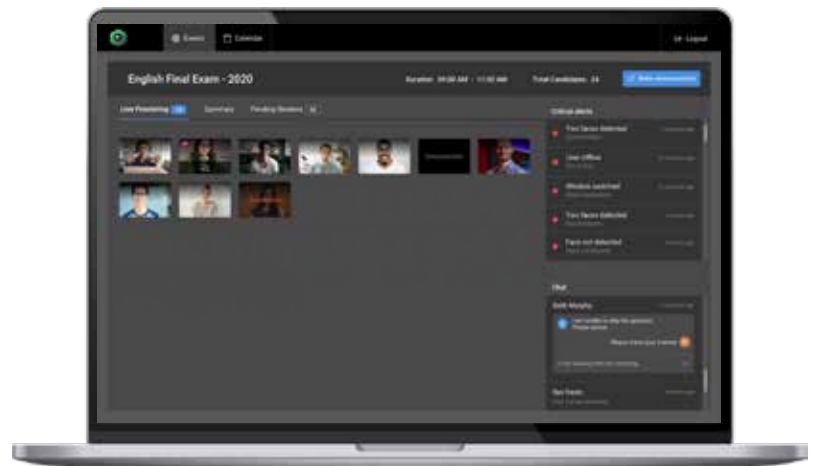

Launch Exams and Authenticate Candidates

Highly-trained proctors will guide test-takers through exam launch, login process, multi-factor identity verification, and 360° environment security check.

Monitor Exam in Real-Time

Proctors will monitor test-takers in real-time, intervene when necessary, send warnings, and make announcements via private chats.

Flag Events and Log Violations

Proctors can watch the live feed, check and filter the log list, validate flags raised by AI, manually log violations observed, and suspend events when necessary.

Our AI-enabled automated proctoring doubles up security using advanced video and audio analytics monitors behaviors and raises flags.

Talview's User-Friendly Platform

Integrate with Any Test Engine & Mobile App

Our platform can be integrated with any app, website session, LMS, and test engine that needs to be proctored.

Use the Platform with Total Ease

Our platform's UI is easy to navigate and manage. This adds great flexibility as clients can simply access to the platform and use their own proctors.