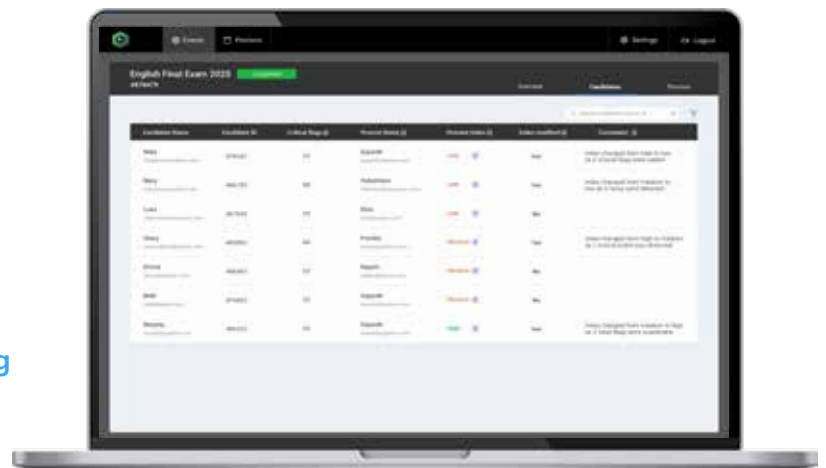

Talview's robust proctoring technology that is highly scalable and cost-efficient, along with a thorough proctor empanelment & monitoring process, sets it apart from the competition.

With Talview Proview Live Proctoring You Can

Launch Exams and Authenticate Candidates

Highly-trained proctors will guide test-takers through exam launch, login process, multi-factor identity verification, and 360° environment security check.

Monitor Exam in Real-Time

Proctors will monitor test-takers in real-time, intervene when necessary, send warnings, and make announcements via private chats.

Flag Events and Log Violations

Proctors can watch the live feed, check and filter the log list, validate flags raised by AI, manually log violations observed, and suspend events when necessary.

Generate Robust Report

Reports are generated within 24 hours, with end-to-end recording and time-stamps, low, mid and high event logs, Proview Index, and proctor notes.

Boost Security with Advanced Automated Proctoring

Our AI-enabled automated proctoring doubles up security using advanced video and audio analytics monitors behaviors and raises flags.