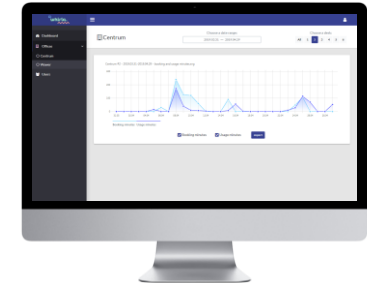

# Whirla Smart Office Hotdesk booking system

**Mobile App**

Occupancy preview and desk booking via smartphone.

**Whirla Sensors**

Sensors installed in the hotdesks.

**Admin Panel**

Tool for tracking and managing hotdesking spaces.

# Employee's assistant

Employees can now easily book a desk via mobile app.

With just a few clics, the user can check the hotdesk availability and get a guaranteed workspace.

All you need to manage reservations is a smartphone - add, renew and cancel reservations in the application.