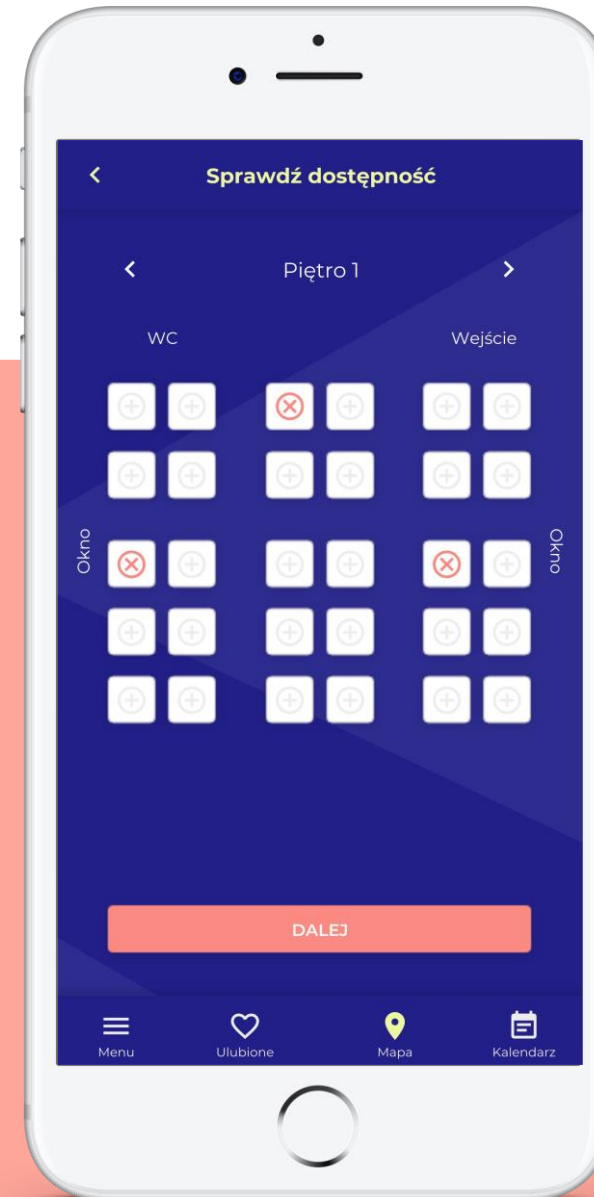

Employee's assistant

Employees can now easily book a desk via mobile app.

With just a few clics, the user can check the hotdesk availability and get a guaranteed workspace.

All you need to manage reservations is a smartphone - add, renew and cancel reservations in the application.