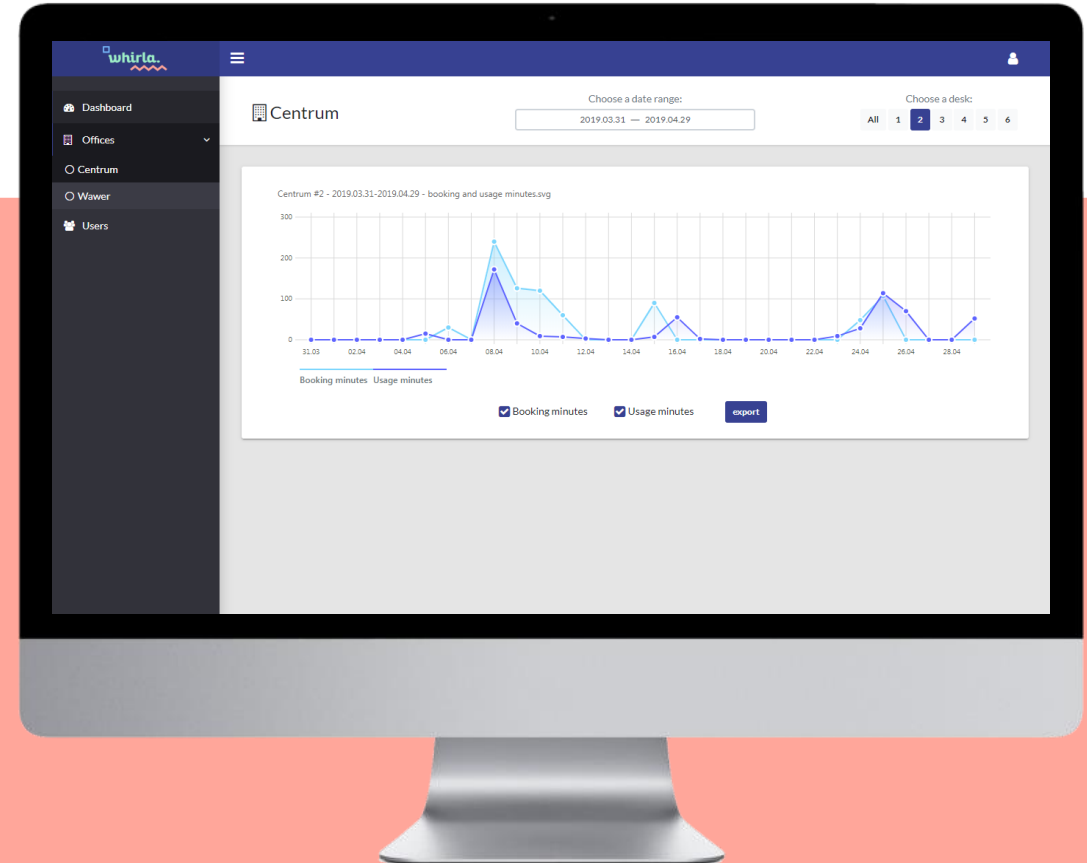

Control your offices

The admin panel allows for adding users, dividing spaces into zones and assigning teams to desks.

The panel also includes statistics on the desk usage, peak space occupancies and user preferences.

The system analyzes the data, which eliminates time-consuming audits of the work space. With our analytics tool, it is possible to make the right decisions on office overbooking rates.