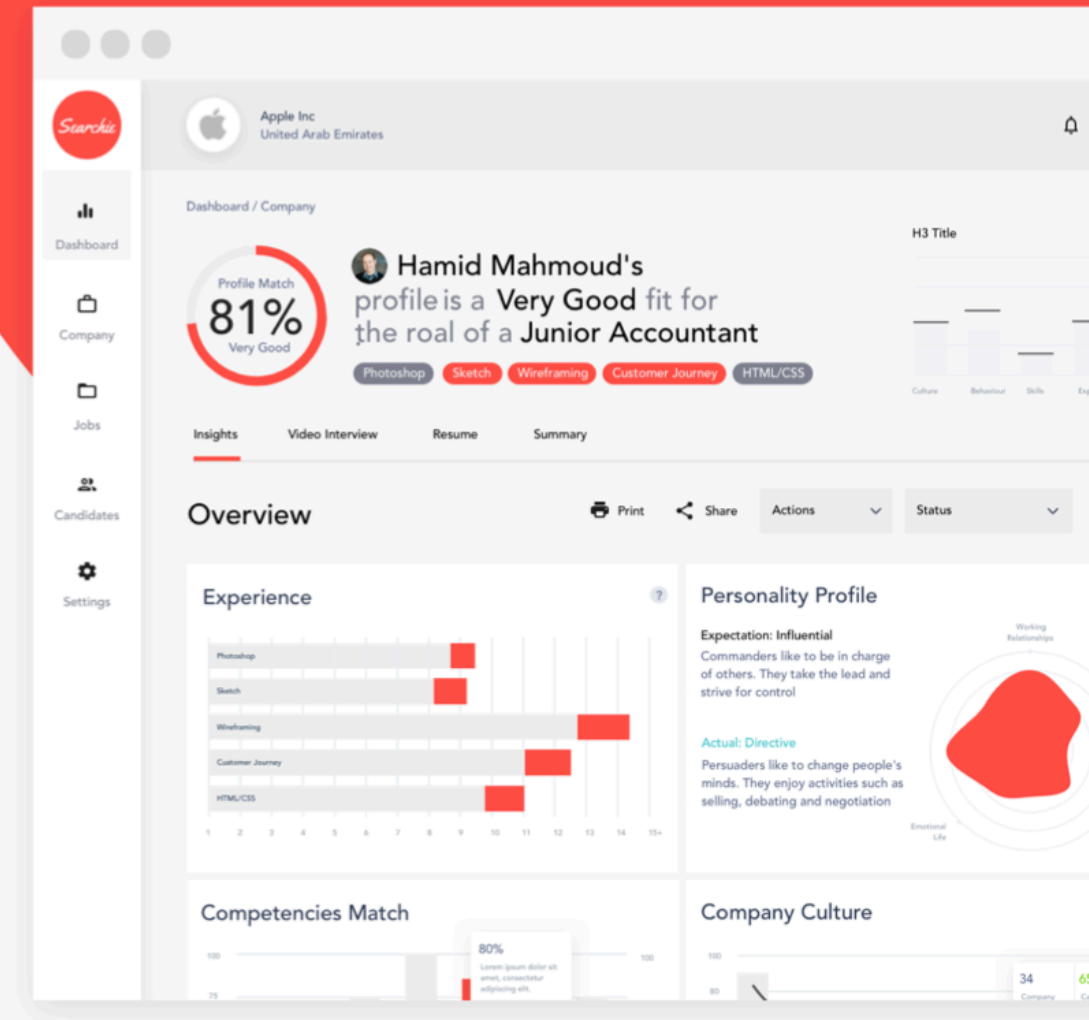

Advanced Package Features

Get rich insights on candidates before you meet them so you understand why they are a great match for your role.

Intro Offer

10 interviews

Experience overview

Personality profile

Competency match

Company cultural fit

Leadership styles

Essential cliff notes

Price starts from $100

Additional interviews are sold 10 at a time

Each interview is $25

You will not be able to see the insights we provide on candidates through this package.