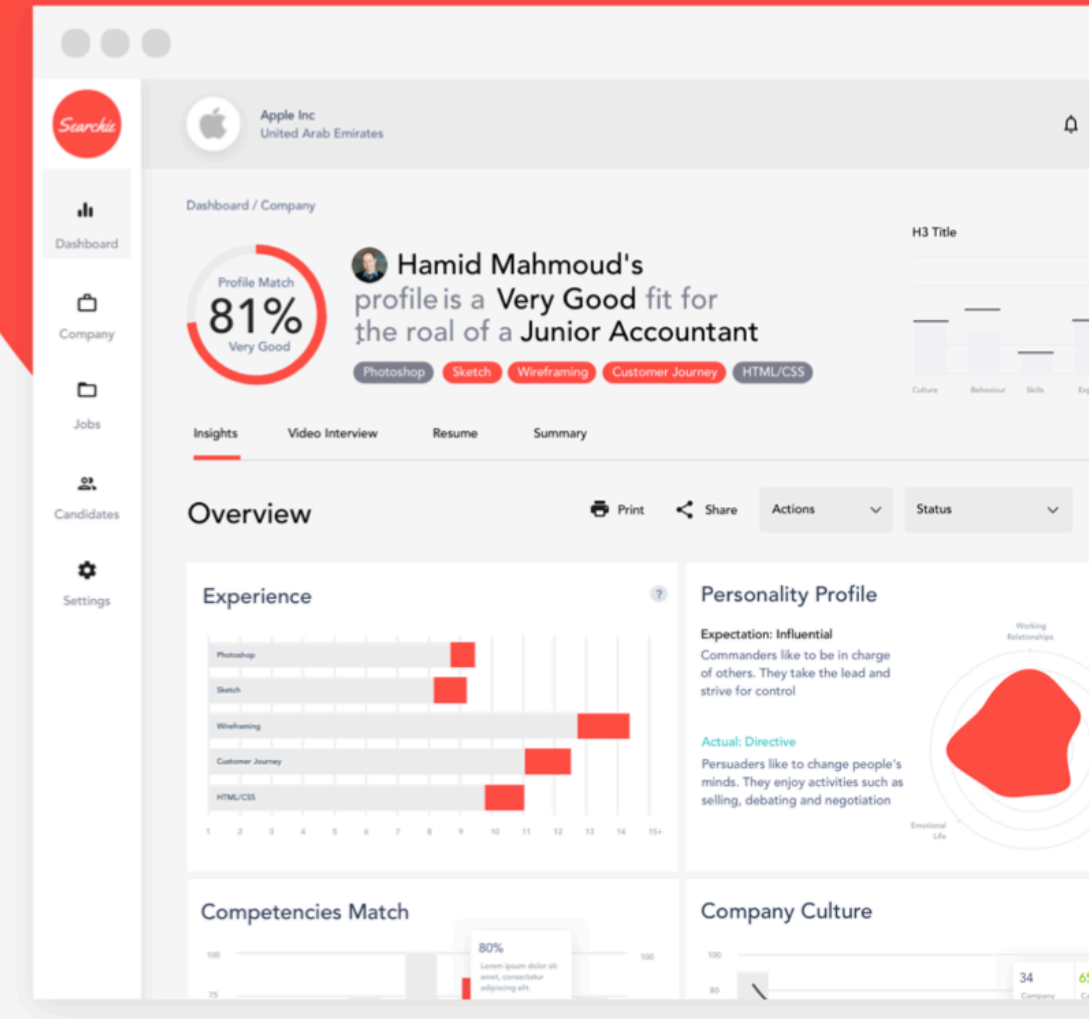

Pay As You Go

Flexible pricing based on your hiring needs. Our pay as you go model gives you the roles you need when you need them.

Additional interviews are purchased per role. Interviews cannot be transferred across roles.

Advanced Package Features

Get rich insights on candidates before you meet them so you understand why they are a great match for your role.

Intro Offer

10 interviews

Experience overview

Personality profile

Competency match