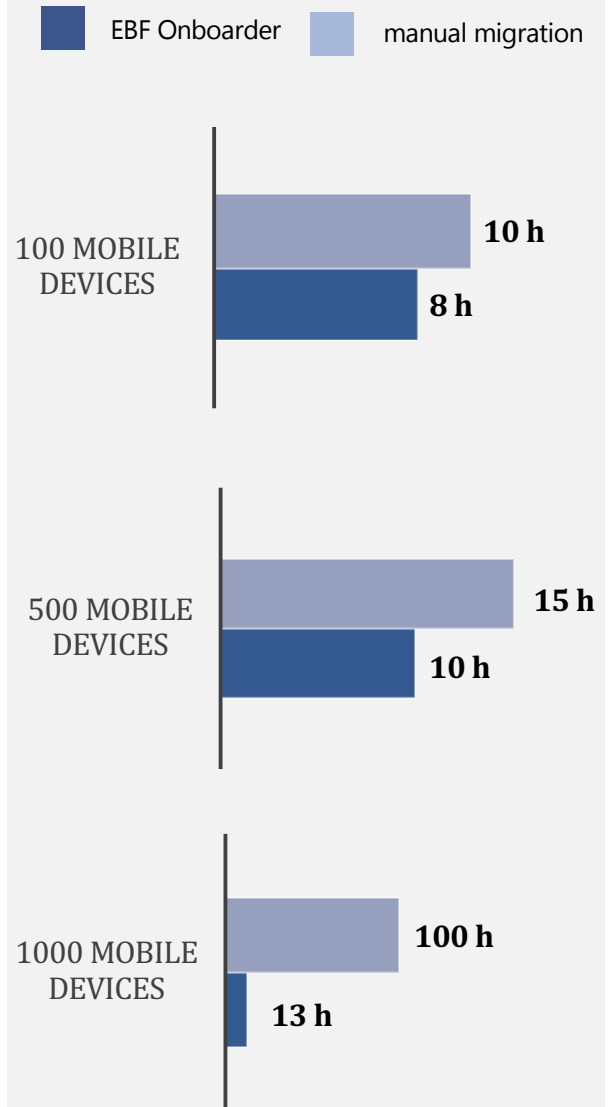

04

Check

Your IT department can view the migration status at any point during the proceedings.

EBF ONBOARDER FOR MICROSOFT INTUNE

Save time & costs- use the EBF Onboarder

Migration via EBF Onboarder vs. manual migration: your time invest