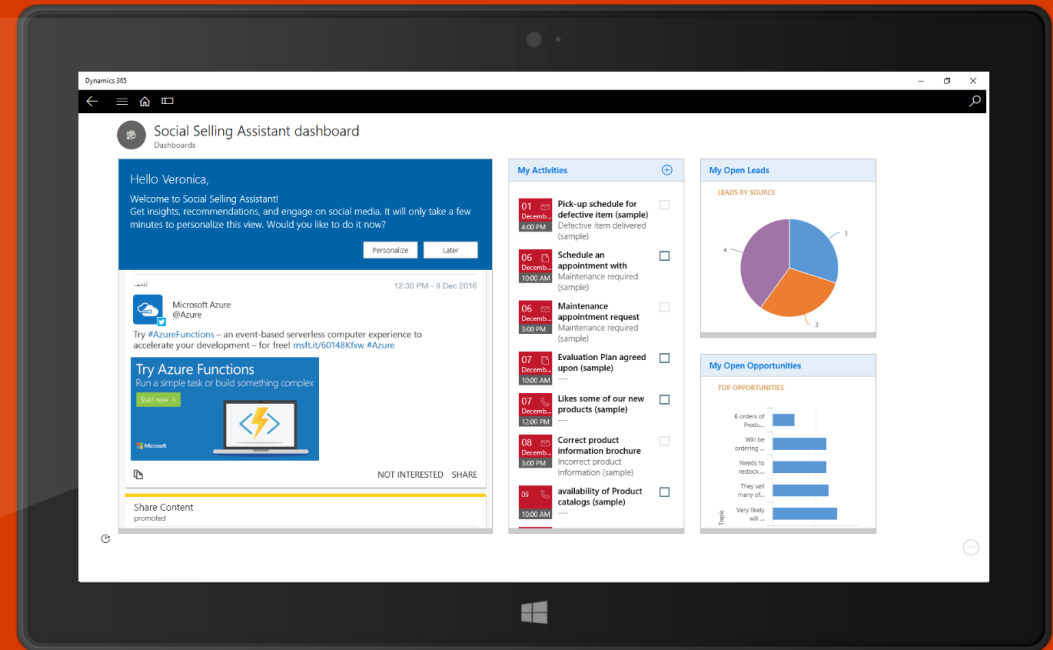

Social Selling Assistant

Dynamics 365 for Sales

Get started with the Social Selling Assistant:
<https://go.microsoft.com/fwlink/p/?linkid=838043>

Social Engagement Help & Support:
<https://www.microsoft.com/en-us/dynamics/social-engagement-help-center/>