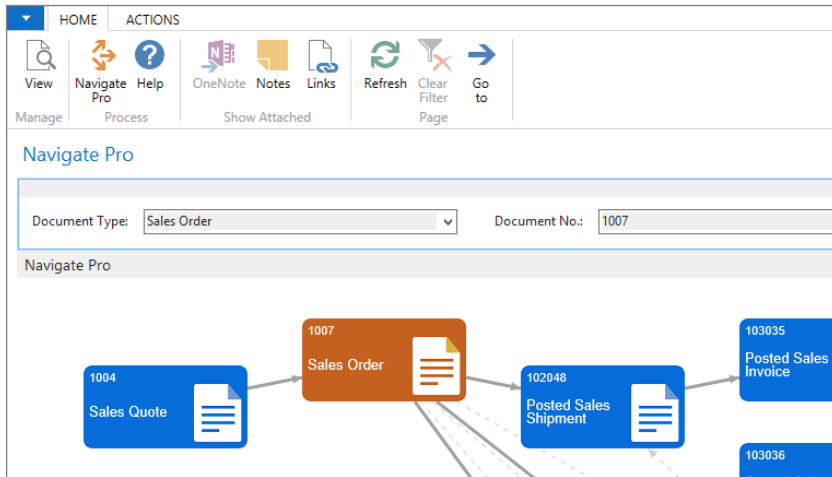

Hi! I'm NAVIGATE PRO,  
your Dynamics NAVigate experience  
more than fast, more than cool!

Navigate Pro is a graphical tool for navigating through documents in Microsoft Dynamics 365 Business Central.

It's a brand new functionality that produces an interactive flow overview of documents related to the selected starting document.

Navigate Pro works with all Sales and Purchase documents, including Warehouse documents just as part of aforesaid flows.