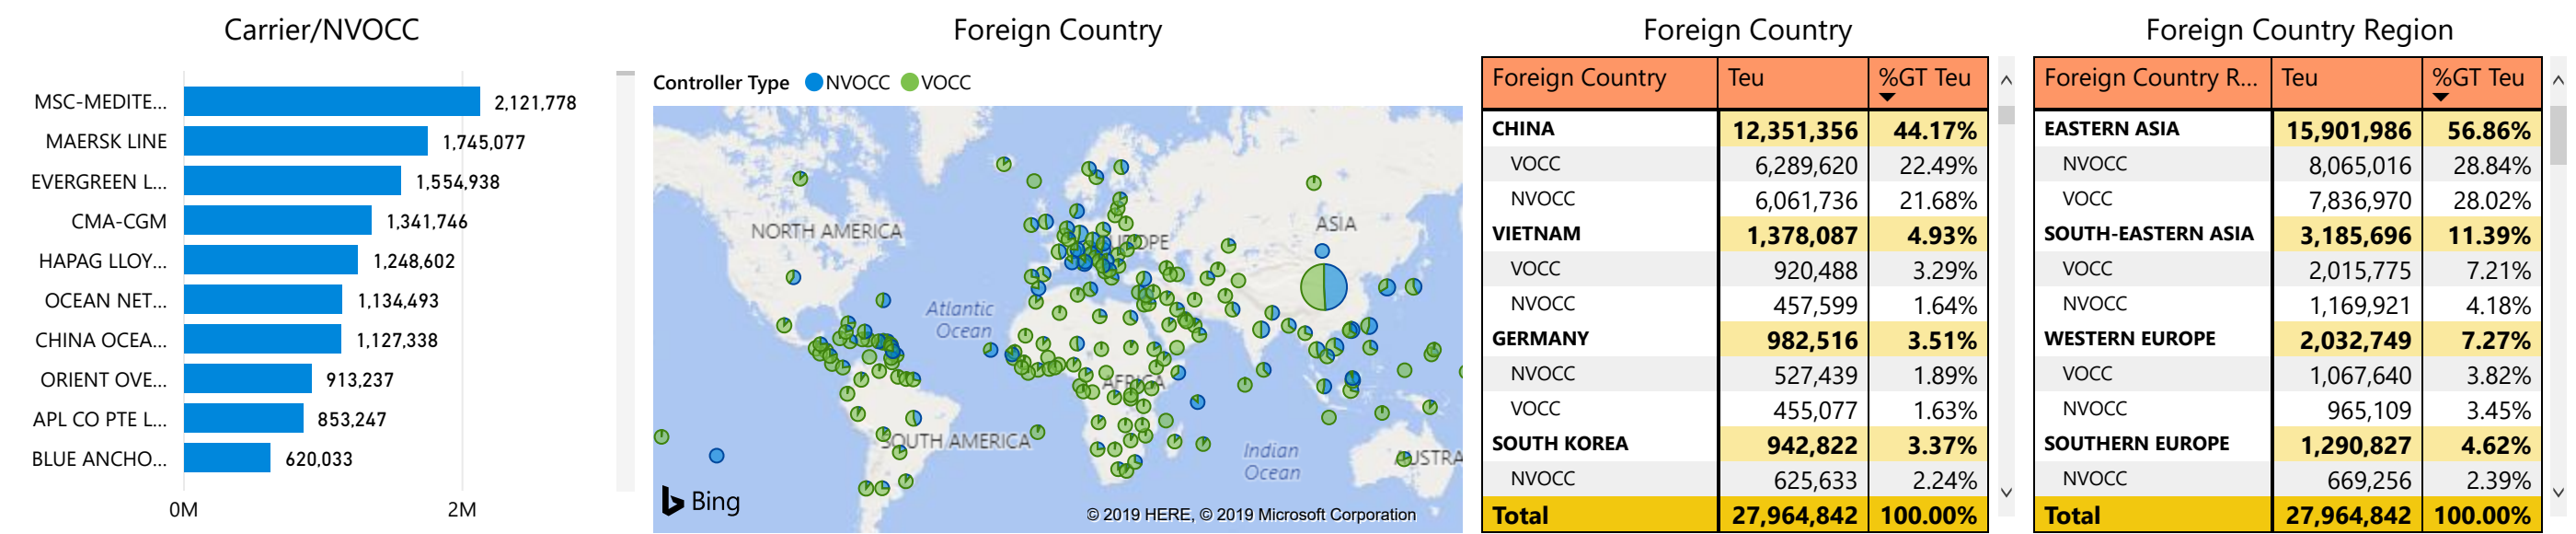

Trade Direction
 EXPORTS
 IMPORTS

Descartes Lead Generator - Pro

United States Maritime Imports and Exports

Powered by:
DESCARTES
 Datamyne

Vessel Date 1/1/2018 3/1/2019	US Company All	US Company City All	US Company State All	US Company Zip Code All	Carrier/NVOCC All	Foreign Company All
Controller Type All	US Cargo Controller All	HSCode 2 Digit All	HSCode 2 Digit Descripti... All	HSCode 6 Digit All	HSCode 6 Digit Descripti... All	Foreign Cargo Controller All
LCL/FCL All	US Port Region All	US Port All	Foreign Port All	Foreign Country All	Foreign Country Region All	Total Teus 27,964,842