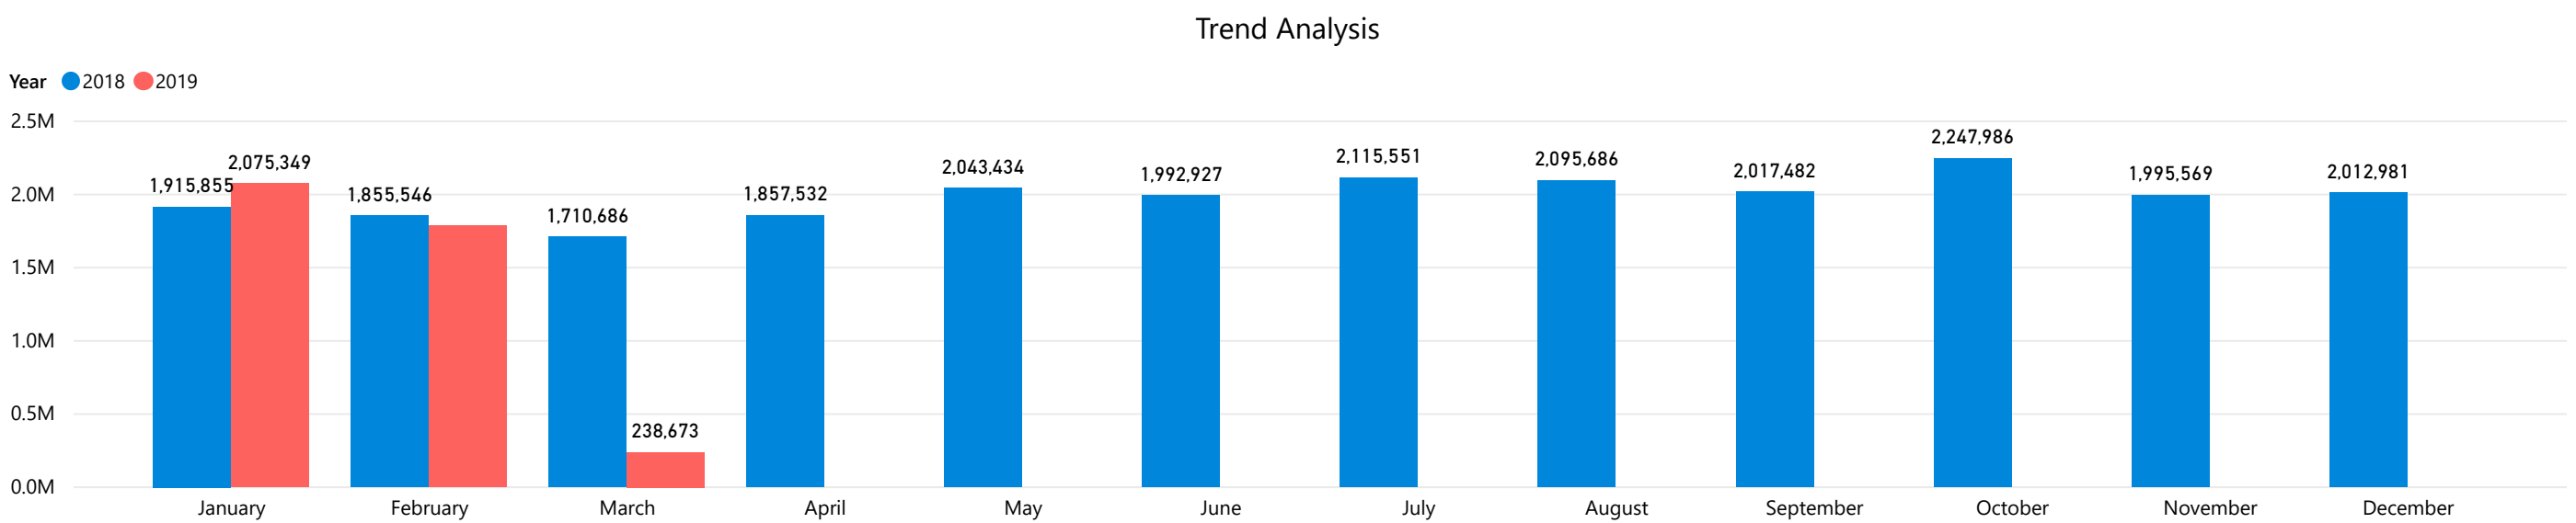

Trade Direction
 EXPORTS
 IMPORTS

Descartes Lead Generator - Pro

United States Maritime Imports and Exports

Powered by:
DESCARTES
 Datamyne

Vessel Date 1/1/2018 3/1/2019	US Company All	US Company City All	US Company State All	US Company Zip Code All	Carrier/NVOCC All	Foreign Company All
Controller Type All	US Cargo Controller All	HSCode 2 Digit All	HSCode 2 Digit Descripti... All	HSCode 6 Digit All	HSCode 6 Digit Descripti... All	Foreign Cargo Controller All
LCL/FCL All	US Port Region All	US Port All	Foreign Port All	Foreign Country All	Foreign Country Region All	Total Teus 27,964,842