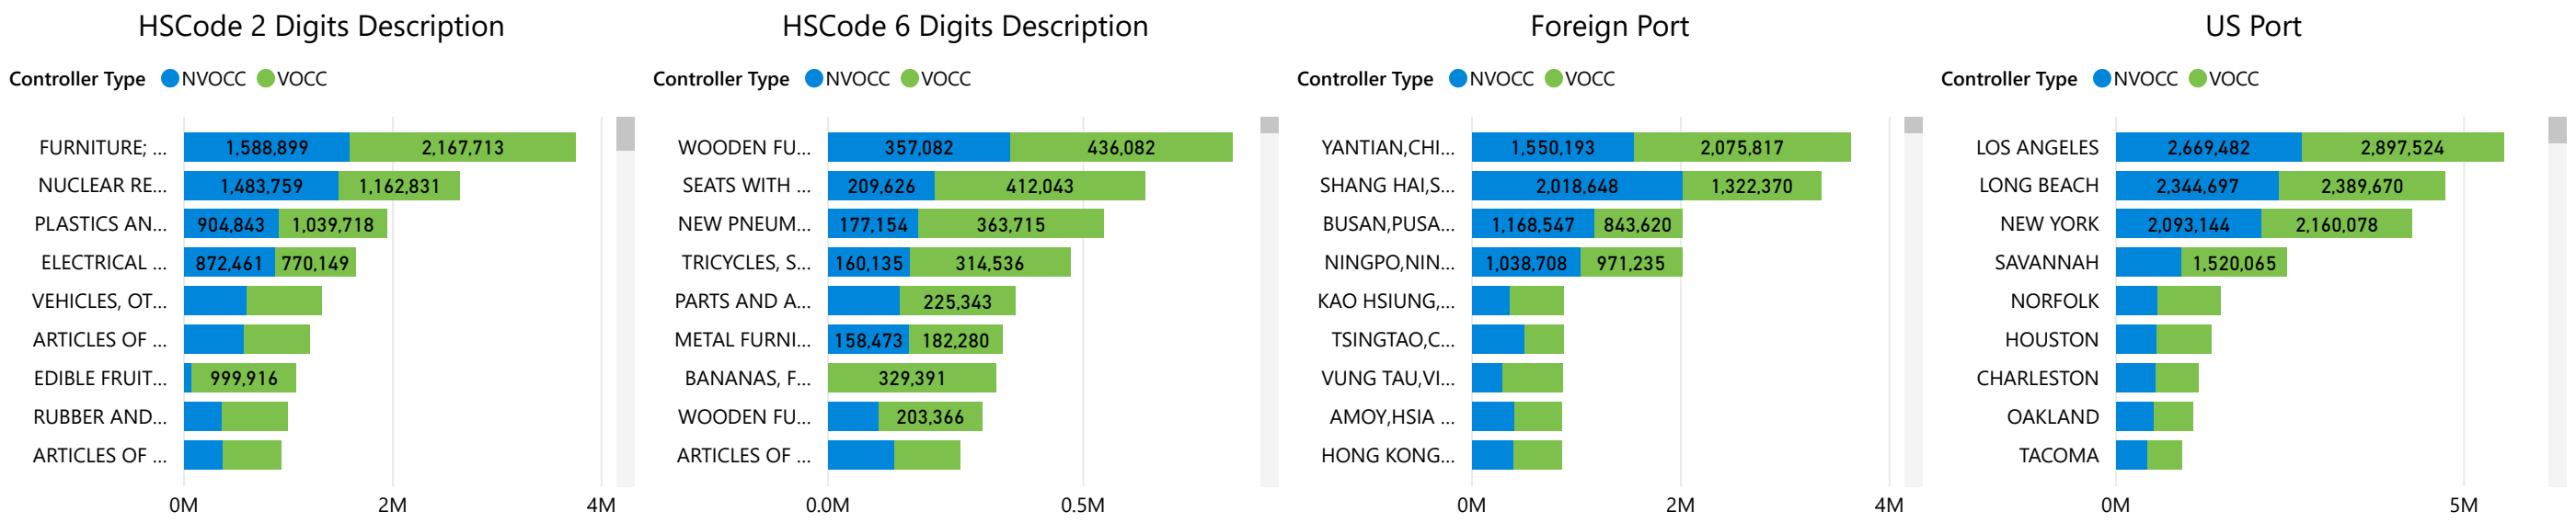

Trade Direction
 EXPORTS
 IMPORTS

Descartes Lead Generator - Pro

United States Maritime Imports and Exports

Powered by:
DESCARTES
 Datamyne

Vessel Date 1/1/2018 3/1/2019	US Company All	US Company City All	US Company State All	US Company Zip Code All	Carrier/NVOCC All	Foreign Company All
Controller Type All	US Cargo Controller All	HSCode 2 Digit All	HSCode 2 Digit Descripti... All	HSCode 6 Digit All	HSCode 6 Digit Descripti... All	Foreign Cargo Controller All
LCL/FCL All	US Port Region All	US Port All	Foreign Port All	Foreign Country All	Foreign Country Region All	Total Teus 27,964,842