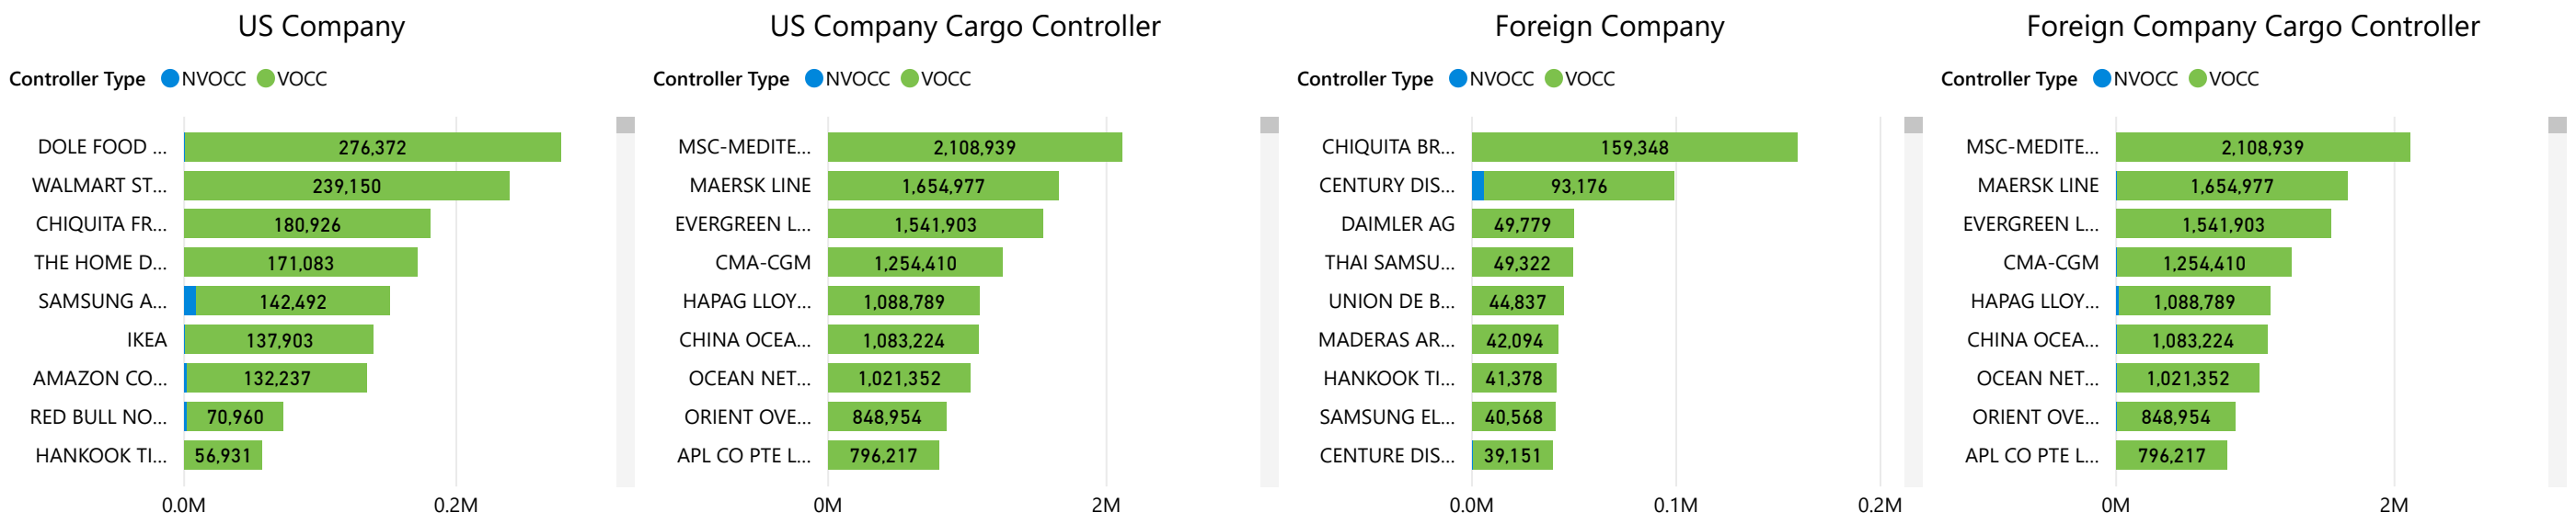

Trade Direction
 EXPORTS
 IMPORTS

Descartes Lead Generator - Pro

United States Maritime Imports and Exports

Powered by:
DESCARTES
 Datamyne

Vessel Date 1/1/2018 3/1/2019	US Company All	US Company City All	US Company State All	US Company Zip Code All	Carrier/NVOCC All	Foreign Company All
Controller Type All	US Cargo Controller All	HSCode 2 Digit All	HSCode 2 Digit Descripti... All	HSCode 6 Digit All	HSCode 6 Digit Descripti... All	Foreign Cargo Controller All
LCL/FCL All	US Port Region All	US Port All	Foreign Port All	Foreign Country All	Foreign Country Region All	Total Teus 27,964,842