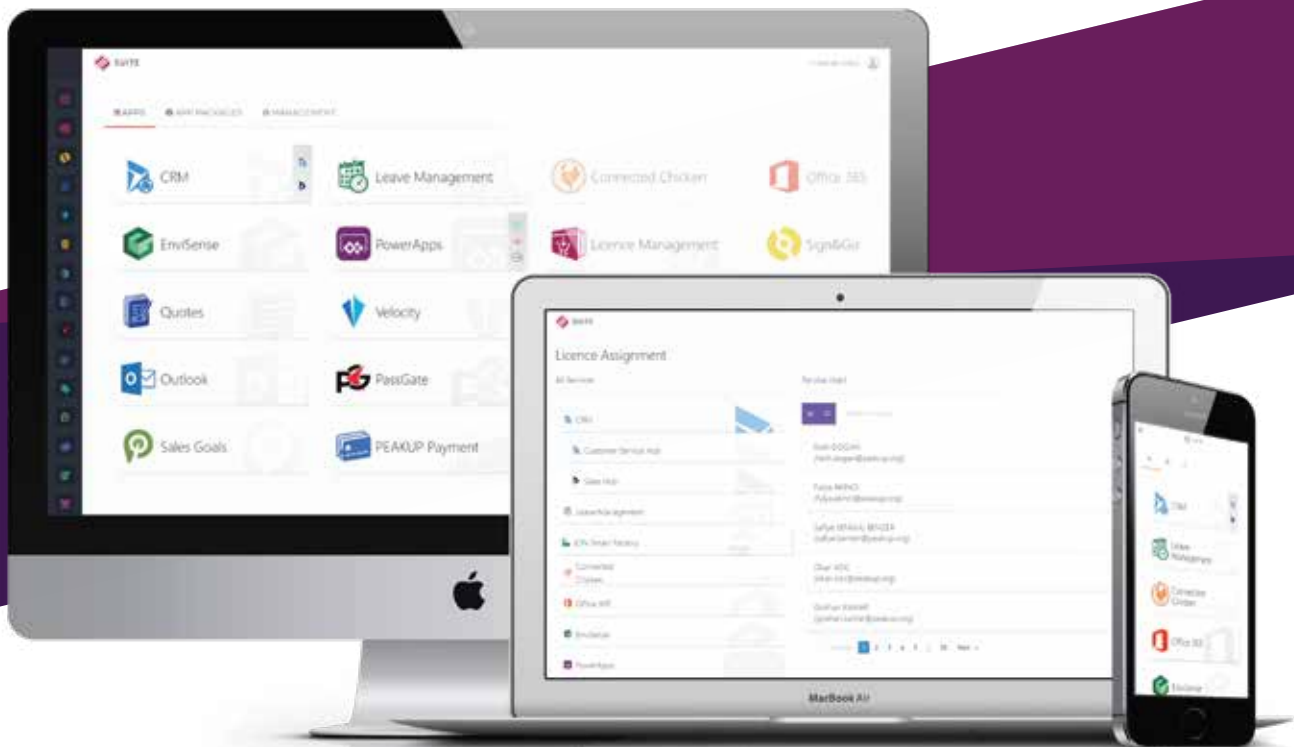

SUITE

ONE SUITE OF MORE THAN 10 INTEGRATED APPLICATIONS FOR YOUR ENTIRE ORGANIZATION

PEAKUP Suite is a broad set of applications that work collectively to run a business on the cloud brought to you by PeakUp with the long term vision to transform the way you work

◆ Licence Management

◆ Bill Management

◆ Management Portals of all PeakUp Products

◆ Expense & Advance Management

◆ Cloud Consumption Details

◆ Leave Management

WHY YOU SHOULD USE PEAKUP SUITE?

Under a single sign-on with centralized administration and provisioning making PeakUp Suite a central hub for your business

Easily turn on an app to improve one of your process

- Office 365 Login
- Corporate Intranet
- Usage Statistics
- Approval Engine
- Custom Login
- Responsive Web Design
- Mobile Apps
- Increasing Number of SaaS Apps
- G Suite Login
- Door Access System
- Notifications
- and more*