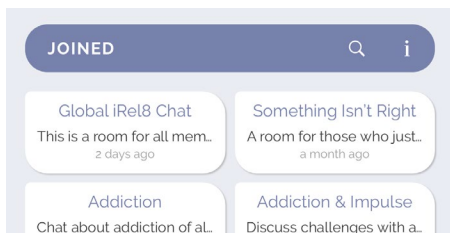

— *stop the stigma* —

HOW TO USE iREL8

iRel8 is easy to get setup on your mobile device. Follow the steps below to get started and you'll get 24/7/365 access to the iRel8 community as well as your private room(s).

DOWNLOAD iREL8

Visit the app store (Apple or Android), search for iRel8, and download.

FIND YOUR WELCOME EMAIL

Look for a welcome email with a temporary password. Check your spam folder just in case.

SIGN INTO THE iREL8 APP

Open iRel8, enter your email, and use the temporary password sent to you.

GLOBAL ROOMS

Chat with all iRel8 members here. Join rooms based on interest.

PRIVATE ROOMS

Exclusive access to only your program and its members.