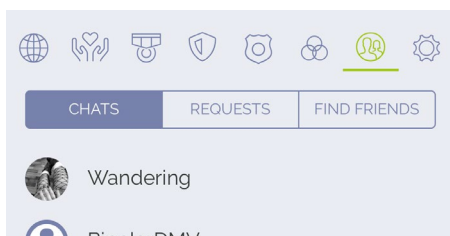

DOWNLOAD iREL8

Visit the app store (Apple or Android), search for iRel8, and download.

FIND YOUR WELCOME EMAIL

Look for a welcome email with a temporary password. Check your spam folder just in case.

SIGN INTO THE iREL8 APP

Open iRel8, enter your email, and use the temporary password sent to you.

GLOBAL ROOMS

Chat with all iRel8 members here. Join rooms based on interest.

PRIVATE ROOMS

Exclusive access to only your program and its members.

GROUPS

Groups are meant for in-app friends to have a special place to privately chat.

FRIENDS

iRel8 allows you to friend other app users so send a friend request if you find someone you like in-app.

PARTNERS