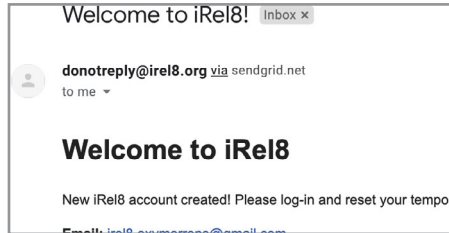

— *stop the stigma* —

HOW TO USE iREL8

iRel8 is easy to get setup on your mobile device. Follow the steps below to get started and you'll get 24/7/365 access to the iRel8 community as well as your private room(s).

DOWNLOAD iREL8

Visit the app store (Apple or Android), search for iRel8, and download.

FIND YOUR WELCOME EMAIL

Look for a welcome email with a temporary password. Check your spam folder just in case.

SIGN INTO THE iREL8 APP