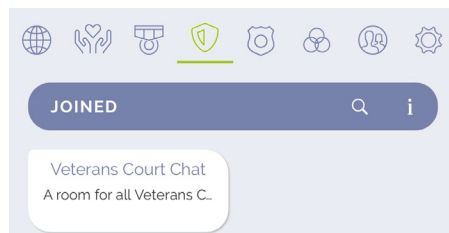

DOWNLOAD iREL8

Visit the app store (Apple or Android), search for iRel8, and download.

FIND YOUR WELCOME EMAIL

Look for a welcome email with a temporary password. Check your spam folder just in case.

SIGN INTO THE iREL8 APP

Open iRel8, enter your email, and use the temporary password sent to you.

GLOBAL ROOMS

Chat with all iRel8 members here. Join rooms based on interest.

PRIVATE ROOMS

Exclusive access to only your program and its members.