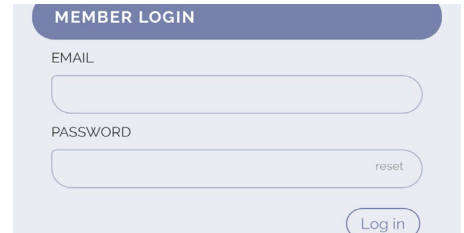

— *stop the stigma* —

HOW TO USE iREL8

iRel8 is easy to get setup on your mobile device. Follow the steps below to get started and you'll get 24/7/365 access to the iRel8 community as well as your private room(s).

DOWNLOAD iREL8

Visit the app store (Apple or Android), search for iRel8, and download.

FIND YOUR WELCOME EMAIL

Look for a welcome email with a temporary password. Check your spam folder just in case.

SIGN INTO THE iREL8 APP