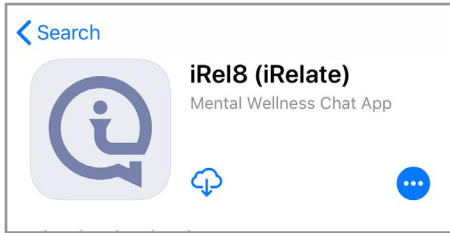

The Solution:

- iRel8 stops the stigma – it's completely anonymous and peer-to-peer only.
- Available help 24/7/365 with actual people who have "been there, done that".
- Safe and secure – built on world class Microsoft technology.

Working with Partners and Private areas:

- Partner members have exclusive access to chat anonymously with each other in private rooms.
- Have access to chat with your community while not face-to-face.
- Keep your tribe, unique set of challenges, and shared life experiences in a safe place regular members of iRel8 cannot access.
- Strengthen bonds with shared life situations and continue healings during transition.

— *stop the stigma* —

HOW TO USE iREL8

iRel8 is easy to get setup on your mobile device. Follow the steps below to get started and you'll get 24/7/365 access to the iRel8 community as well as your private room(s).