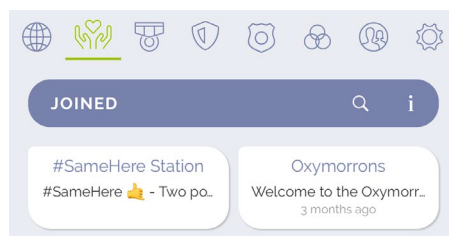

DOWNLOAD iREL8

Visit the app store (Apple or Android), search for iRel8, and download.

FIND YOUR WELCOME EMAIL

Look for a welcome email with a temporary password. Check your spam folder just in case.

SIGN INTO THE iREL8 APP

Open iRel8, enter your email, and use the temporary password sent to you.

GLOBAL ROOMS

Chat with all iRel8 members here. Join rooms based on interest.

PRIVATE ROOMS

Exclusive access to only your program and its members.

GROUPS

Groups are meant for in-app friends to have a special place to privately chat.

FRIENDS

iRel8 allows you to friend other app users so send a friend request if you find someone you like in-app.

PARTNERS