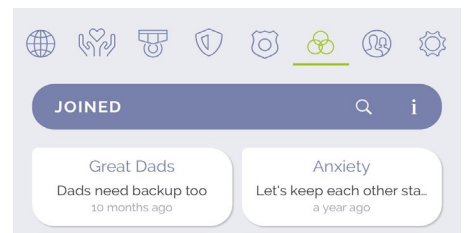

DOWNLOAD iREL8

Visit the app store (Apple or Android), search for iRel8, and download.

FIND YOUR WELCOME EMAIL

Look for a welcome email with a temporary password. Check your spam folder just in case.

SIGN INTO THE iREL8 APP

Open iRel8, enter your email, and use the temporary password sent to you.

GLOBAL ROOMS

Chat with all iRel8 members here. Join rooms based on interest.

PRIVATE ROOMS

Exclusive access to only your program and its members.

GROUPS

Groups are meant for in-app friends to have a special place to privately chat.

FRIENDS

iRel8 allows you to friend other app users so send a friend request if you find someone you like in-app.

PARTNERS