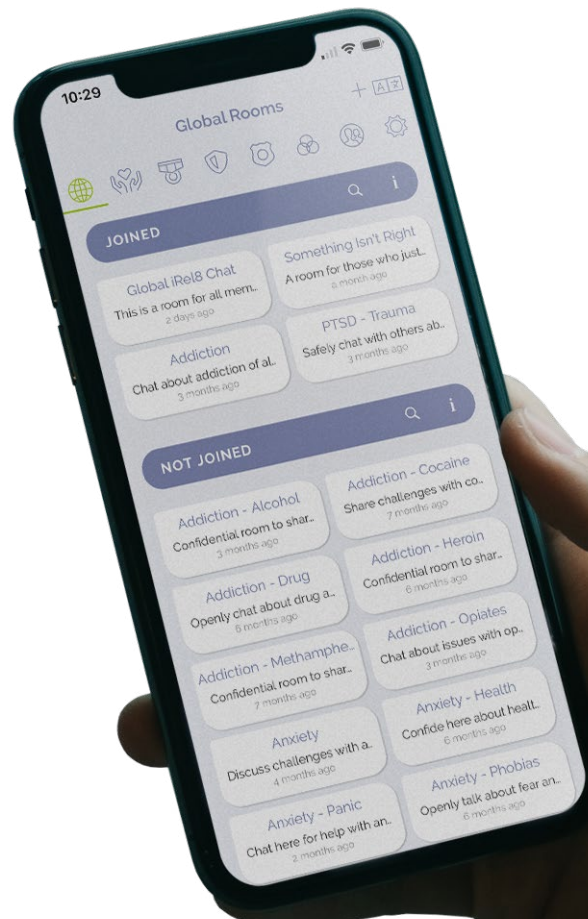

— *stop the stigma* —

MENTAL WELLNESS SOCIAL NETWORK

THIS IS
THE SIGN
YOU'VE BEEN
LOOKING FOR

ABOUT IREL8

iRel8 is an anonymous, peer-to-peer chat app for Apple and Android devices where you can safely talk with people who have been in similar situations and get (or give) real-world advice. iRel8 believes people have an innate need to connect with each other and our social network for mental wellness helps people relate to one another confidentially. We require no identifiable information except a valid email address and you'll have access to peers globally who use iRel8 to help and heal one another. iRel8 is NOT clinical so if you or someone you know is facing a life-threatening crisis, call 911 immediately.

The Reality:

- Fear of stigma increases the severity of mental health challenges.
- Crisis doesn't have an appointment nor can it wait for a weekly support group.
- 43.8 million adults experience mental illness in a given year; however EVERYONE is affected.

The Solution:

- iRel8 stops the stigma – it's completely anonymous and peer-to-peer only.
- Available help 24/7/365 with actual people who have "been there, done that".
- Safe and secure – built on world class Microsoft technology.

Working with Partners and Private areas:

- Partner members have exclusive access to chat anonymously with each other in private rooms.
- Have access to chat with your community while not face-to-face.
- Keep your tribe, unique set of challenges, and shared life experiences in a safe place regular members of iRel8 cannot access.
- Strengthen bonds with shared life situations and continue healings during transition.