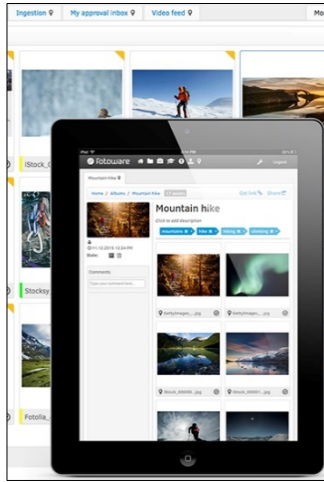

Digital Asset Management by FotoWare – Built on Microsoft Azure – Offers Flexible Control Over Your Videos, Images, Documents and Graphics

MICROSOFT AZURE APP BUILDER PROFILE: FotoWare

FotoWare offers digital asset management solutions to keep track of ALL your videos, images, graphics and documents. We help you easily find, use, organize, modify, move, share and manage your assets from a single point of entry. Our solutions are used by medium and large organizations, big news and media, museums and public services in 42 countries.

WHAT WE OFFER

Manage your files

Our solutions keep track of ALL your videos, images, graphics and documents. Easily find, use, organize, modify, move and manage your assets from a single point of entry. Empower your colleagues and let them easily find what they're looking for. This will save you a lot of time.

Use it anywhere

Access your content on any device and from within your favorite applications, such as Microsoft Word or PowerPoint. Quickly solve tasks while on the move, publish files and approve content for further use. Be assured your files are safe, and bring them with you wherever you go.

KEY USE CASES

WEB APPLICATIONS

Build anything from lightweight websites to multi-tier cloud services that scale up as your traffic grows.

CLOUD STORAGE

Rely on geo-redundant cloud storage for backup, archiving, and disaster recovery.