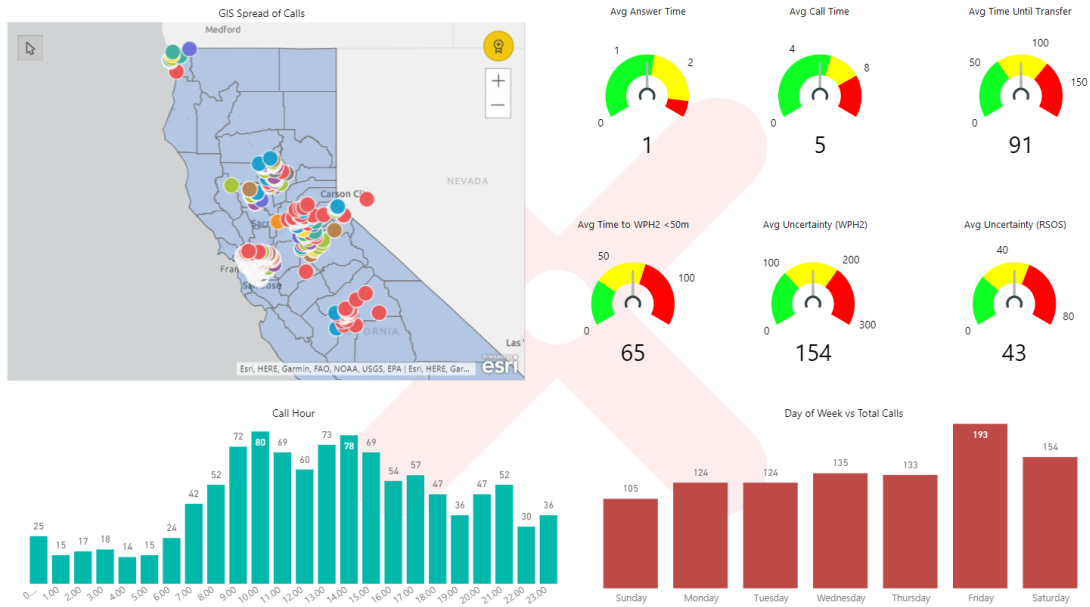

RapidDeploy EDGE ANALYTICS

Future-Proof Your Agency

Demystify Analytics
and Make Data-Driven Decisions
for Today and Tomorrow

Ease of Deployment

Cost of Ownership

Reliability and Security

Features and Functionality

"It's not a question of if, it's a question of when all 9-1-1 centers will migrate to the cloud."

-Steven Raucher, RapidDeploy, CEO

Why EDGE ANALYTICS

Real-Time Data

Data-Driven Trending

Data Dashboards & Visualizations