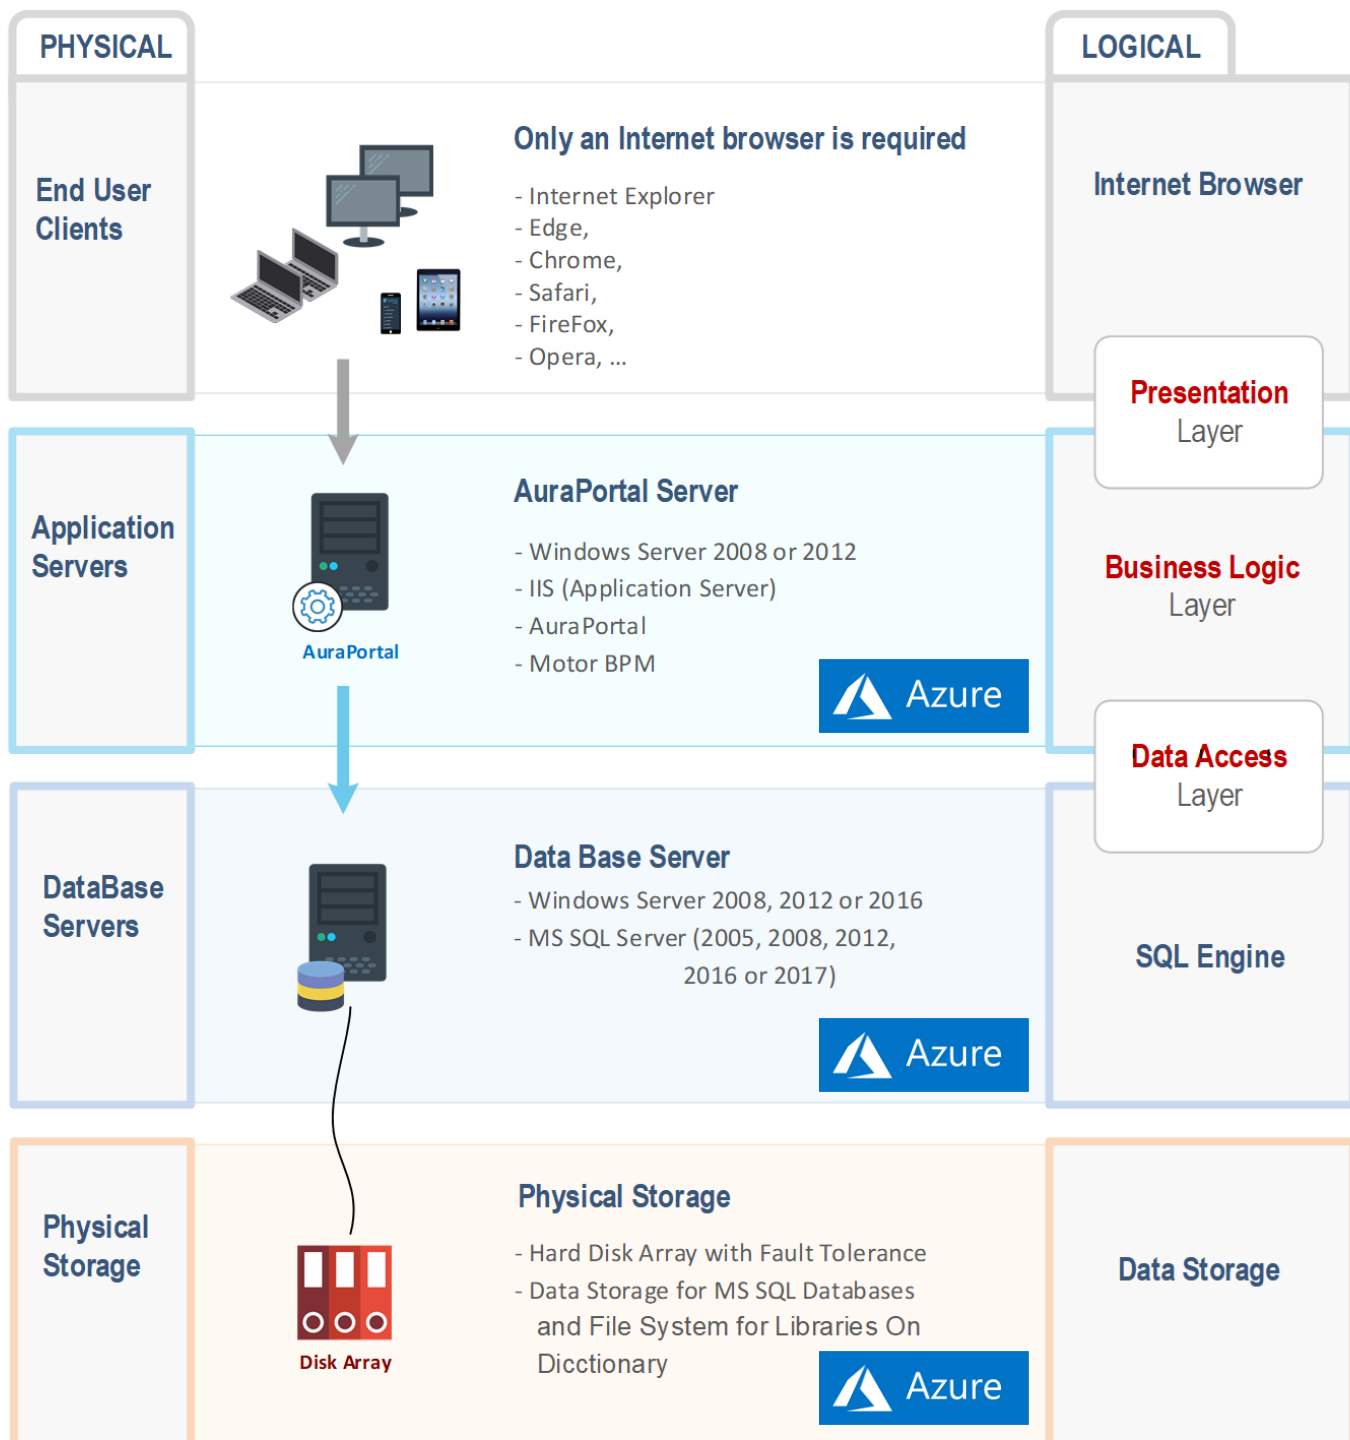

AURAPORTAL GENERAL INFRASTRUCTURE

(High Availability, Fault Tolerance & Load Balancing)

Azure Services Catalog

PHYSICAL / LOGICAL ARCHITECTURE

LOGICAL ARCHITECTURE