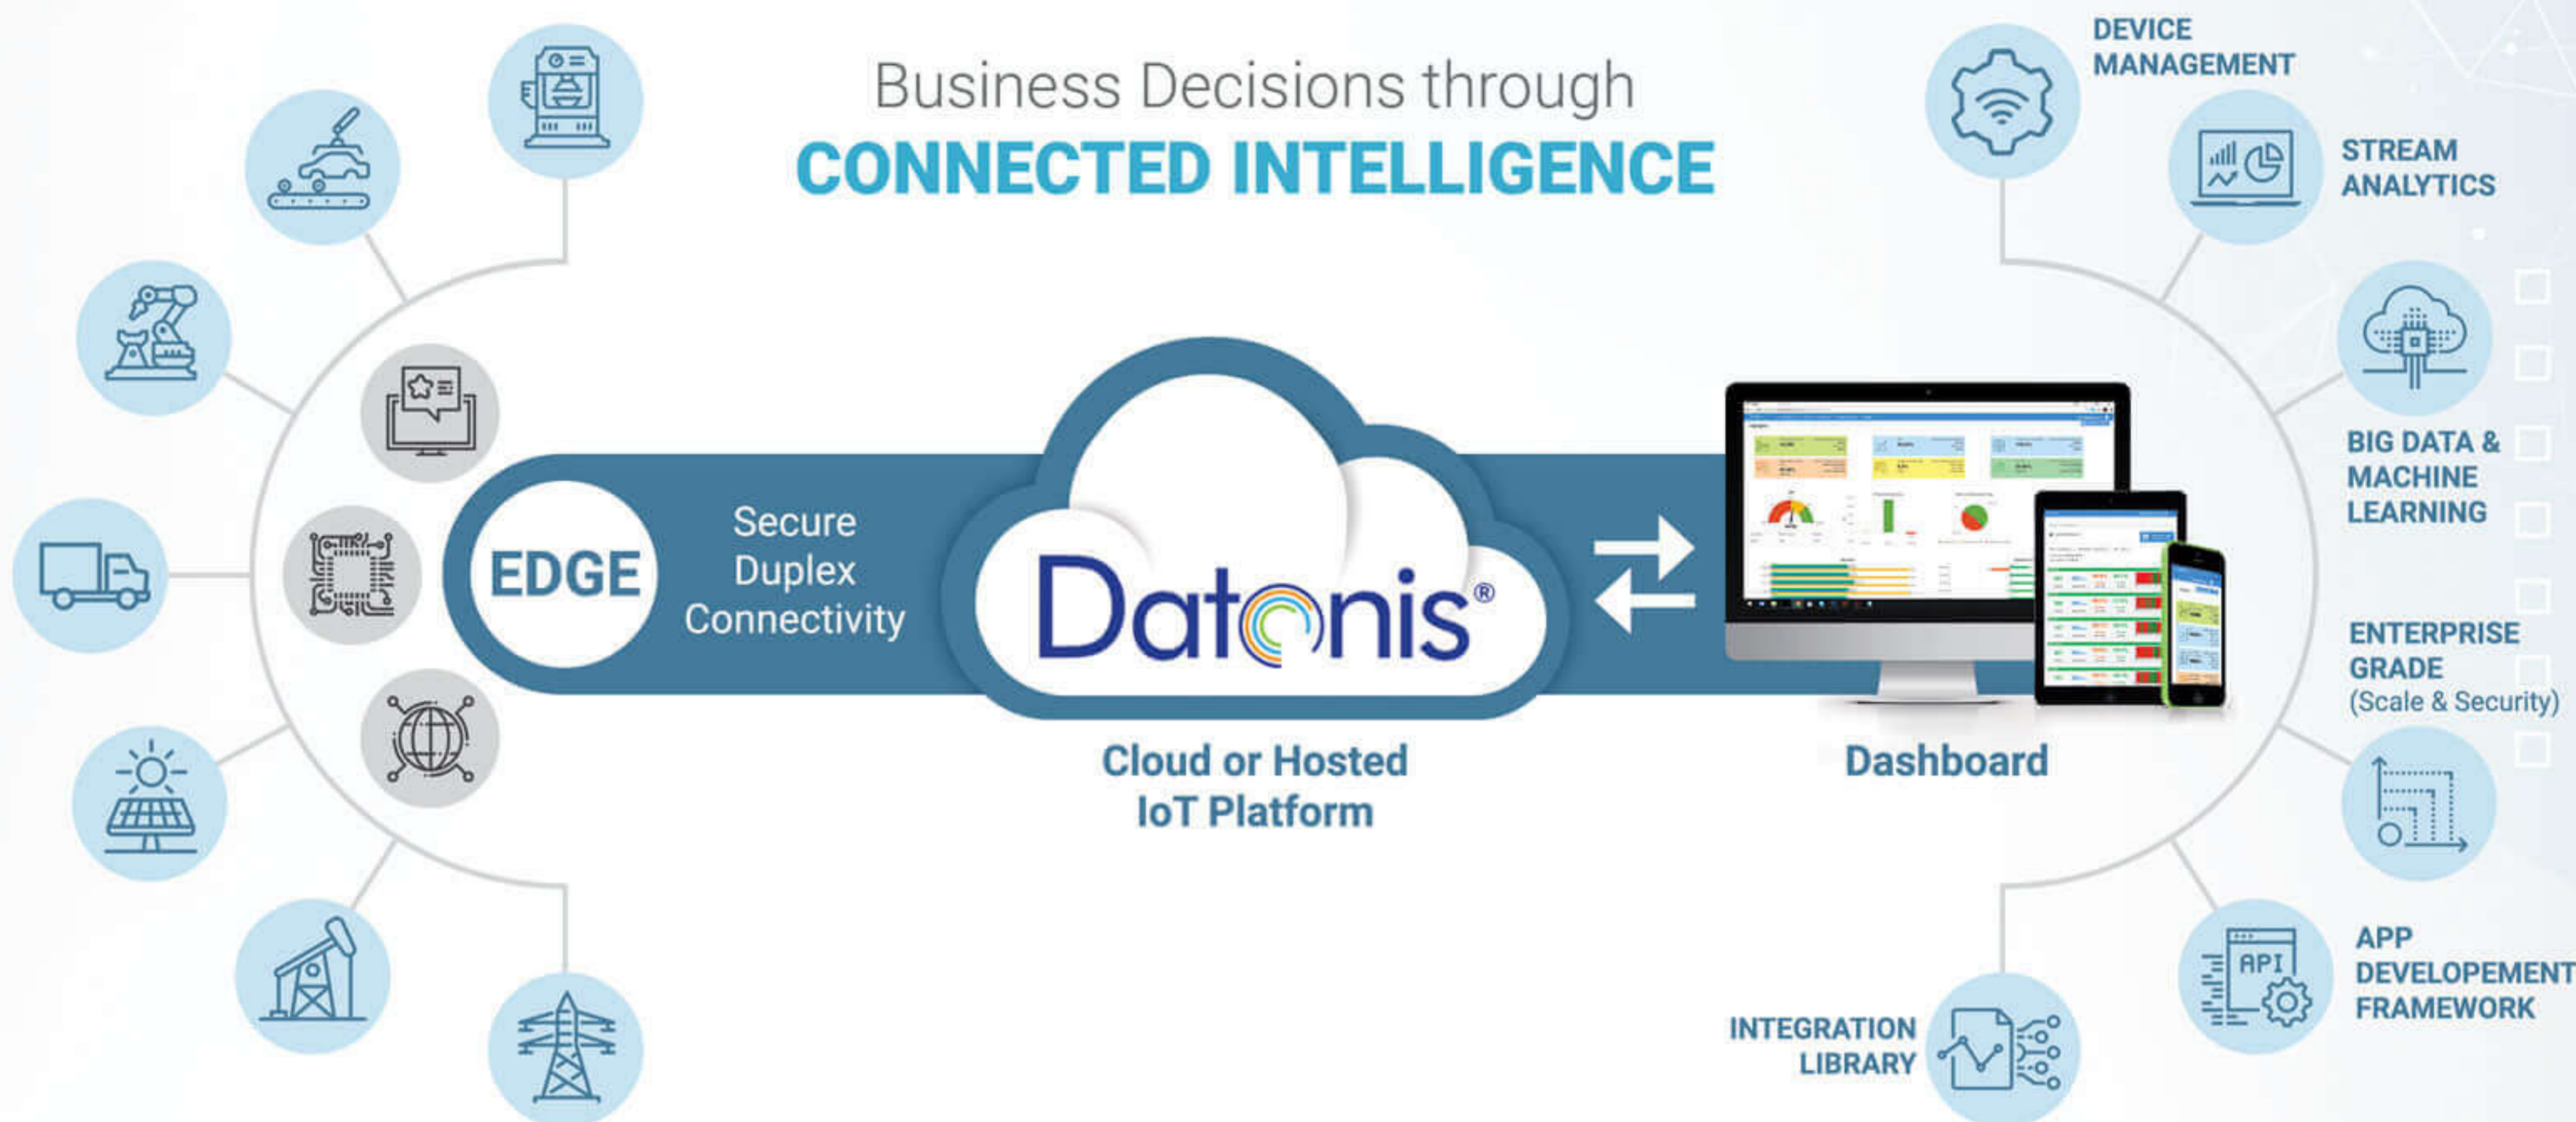

Altizon is the creator of the **Enterprise IT-OT Grid**. With its industrial IoT Platform **Datonis®**, it enables Smart Manufacturing, modernize Asset Performance Management, and breeds new business models creating rapid business value for enterprises.

60K+
Things
Connected

130+
Enterprise
Accounts

31+
Countries

Billion+
Events
Processed

Global
Partner
Ecosystem

Business Decisions through
CONNECTED INTELLIGENCE

CONNECT MACHINES

ANALYZE DATA

PROVIDE INTELLIGENCE

GAIN BUSINESS OUTCOME

Industry Usecases

SMART METERING New Business Model
INVENTORY OPTIMIZATION **CONDITION BASED MONITORING**
Overall Equipment Effectiveness Asset Performance Measurement
IN TRANSIT VISIBILITY **PREDICTIVE MAINTENANCE**
Remote Asset Monitoring ENHANCED CUSTOMER EXPERIENCE
 SPARE PARTS MANAGEMENT **Loss Identification**