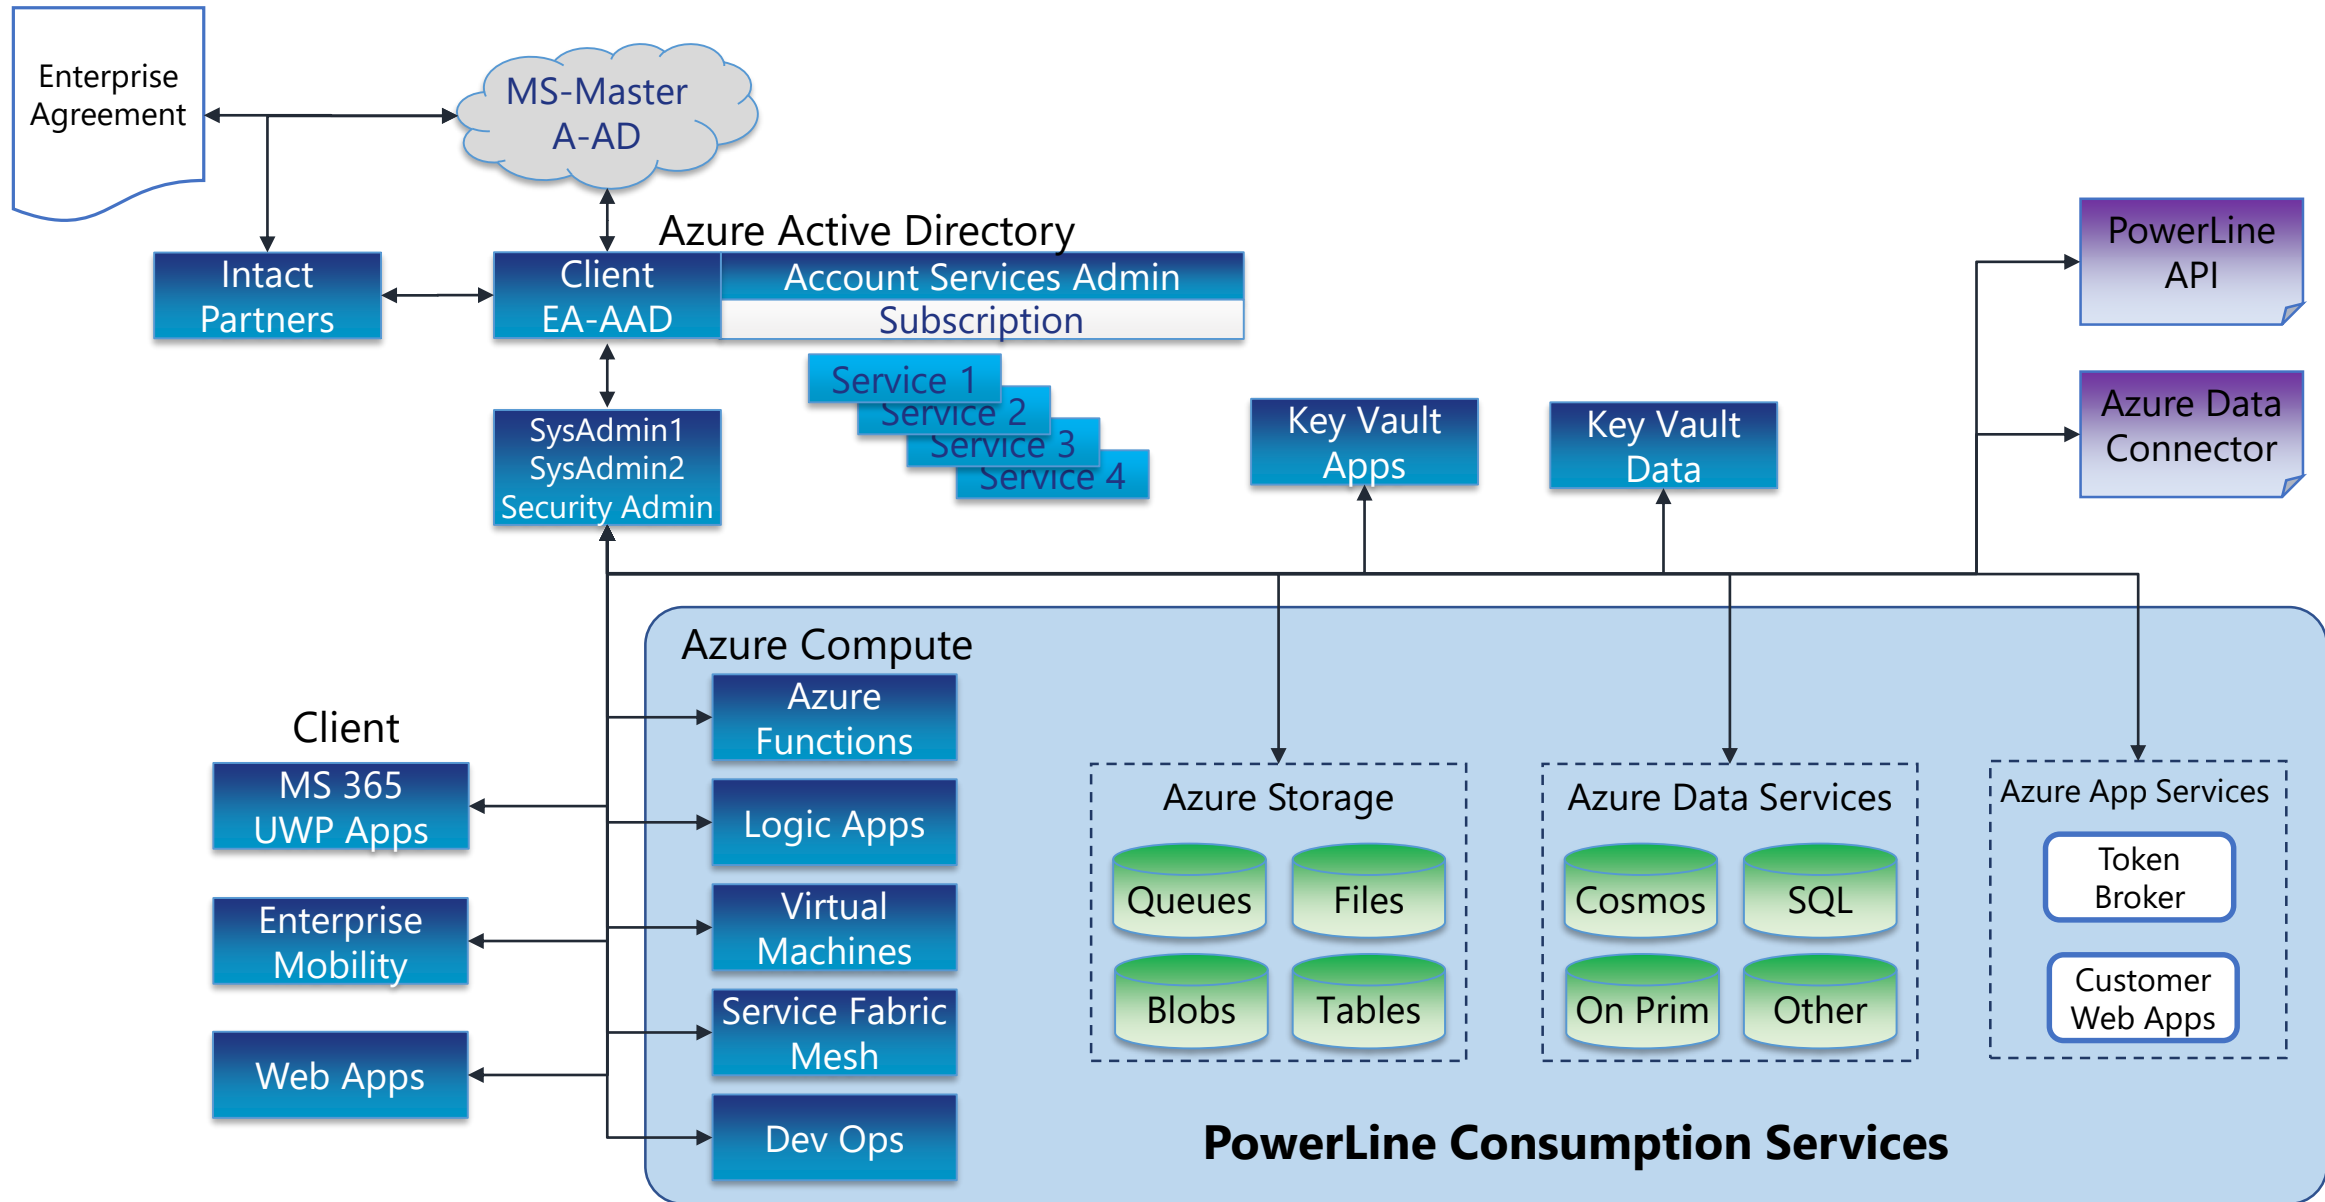

PowerLine App Solution Architecture

PowerLine Apps

- ✓ Replaces Apps such as:
 - MS Access
 - FoxPro
 - D-Base
 - VB 6
- ✓ Includes Migration Solution
- ✓ Windows 10 UWP App
- ✓ Azure Cosmos Solutioning
- ✓ On-demand runtime
- ✓ 400 RU Equivalent (micro services)
- ✓ Non-public facing apps
- ✓ 2 GB Data storage
 - up to 1 million rows
 - 255 columns
- ✓ Up to 4 workflow steps/screen
- ✓ Max of 10 screens
- ✓ 1,024 total screen controls
- ✓ Includes Cloud Service usage
- ✓ 99.5% Compute Uptime
- ✓ 99.995% Database Uptime

ReWeb

- ✓ Replaces Apps such as:
 - MVC .NET Framework
 - Cold Fusion
 - PHP Apps
 - ASP Classic
- ✓ Includes Migration Solution
- ✓ Browser Based App
- ✓ Azure Cosmos Solutioning
- ✓ Continuous runtime
- ✓ 400 RU Equivalent (micro services)
- ✓ Non-public facing apps
- ✓ 2 GB Data storage
 - up to 1 million rows
 - 255 columns
- ✓ Up to 4 workflow steps/screen
- ✓ Max of 10 screens
- ✓ 1,024 total screen controls
- ✓ Includes Cloud Service usage
- ✓ 99.5% Compute Uptime
- ✓ 99.995% Database Uptime

ReBase

- ✓ Replaces Apps with internal application and public facing website
- ✓ Includes Migration Solution
- ✓ Windows 10 UWP App & Browser Based
- ✓ Azure Cosmos Solutioning
- ✓ Continuous runtime
- ✓ 400 RU Equivalent (micro services)
- ✓ Non-public facing apps
- ✓ 10 GB Data storage
 - up to 1 million rows
 - 255 columns
- ✓ Blob Storage
- ✓ Up to 4 workflow steps/screen
- ✓ Max of 10 screens
- ✓ 1,024 total screen controls
- ✓ Includes Cloud Service usage
- ✓ 99.5% Compute Uptime
- ✓ 99.995% Database Uptime