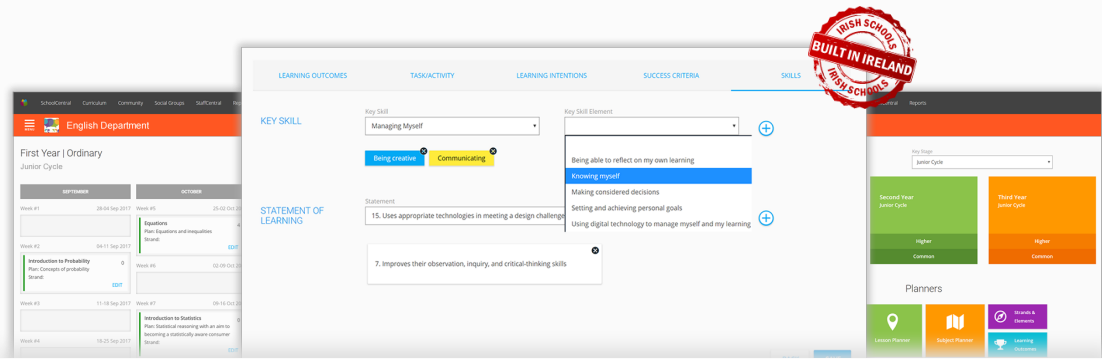

THE NEW AND BETTER WAY TO MANAGE TEACHING AND LEARNING IN YOUR SCHOOL

The Education Platform for Secondary Schools

THE EDUCATION PLATFORM FOR YOUR SCHOOL

Departments can plan for the new Junior Cycle, get organised for the next parent teacher meeting, track student performance, capture all the information for an S.S.E. and you don't have to worry about the next inspection. SchoolWise gets all of the jobs done in one platform.

WE HAVE THE JUNIOR CYCLE COVERED! ALL OF YOUR SUBJECTS ARE SETUP AND READY TO GO

WE WALK YOU THROUGH THE ENTIRE PROCESS STEP BY STEP

Junior Cycle Specifications

We take the admin out of planning by having everything you need built in and ready to go

Done Once, Refine Over Time

Planning scheduled over the 33 weeks of learning that rolls over year after year simply refine over time

STREAMLINE YOUR I.T

The unified school where everyone uses a standard suite of apps to get all the jobs done in one seamless workflow. Increase your productivity, reduce your workload, save time, less stress and focus on what really matters!