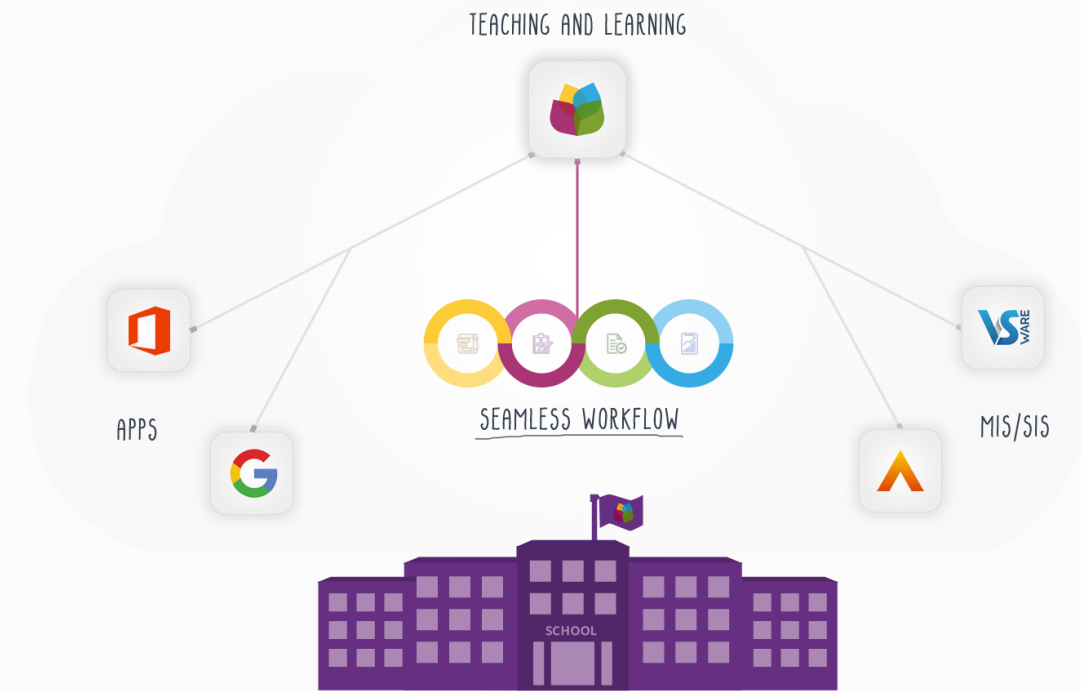

Consistent Terminology

Consistent terminology instils confidence in everyone in their use and understanding of the new Junior Cycle

True Collaboration

A space for departments to plan together, share the workload and learn from each other

Done Once, Refine Over Time

Planning scheduled over the 33 weeks of learning that rolls over year after year simply refine over time

STREAMLINE YOUR I.T

The unified school where everyone uses a standard suite of apps to get all the jobs done in one seamless workflow. Increase your productivity, reduce your workload, save time, less stress and focus on what really matters!

SCHOOLWISE CONNECTS TO THE TOOLS YOU ALREADY USE TODAY

Get all the jobs to be done in your school combined into one seamless workflow. No more time wasted importing, exporting, collating data, switching between apps or having to manage multiple logins and forgotten passwords