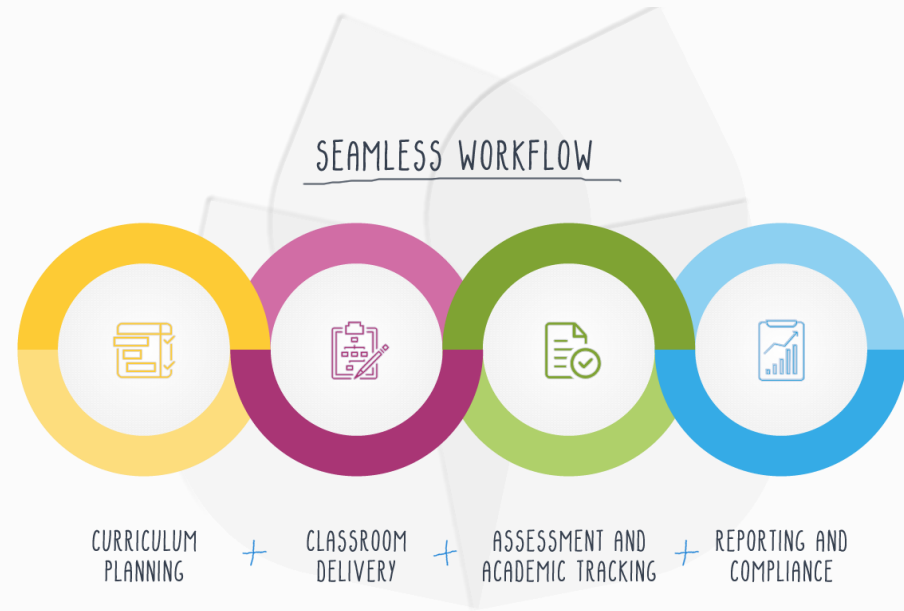

THE NEW AND BETTER WAY TO MANAGE TEACHING AND LEARNING IN YOUR SCHOOL

The Education Platform for Secondary Schools

THE EDUCATION PLATFORM FOR YOUR SCHOOL

Departments can plan for the new Junior Cycle, get organised for the next parent teacher meeting, track student performance, capture all the information for an S.S.E. and you don't have to worry about the next inspection. SchoolWise gets all of the jobs done in one platform.

WE HAVE THE JUNIOR CYCLE COVERED! ALL OF YOUR SUBJECTS ARE SETUP AND READY TO GO

WE WALK YOU THROUGH THE ENTIRE PROCESS STEP BY STEP

Junior Cycle Specifications

We take the admin out of planning by having everything you need built in and ready to go

Consistent Terminology

Consistent terminology instils confidence in everyone in their use and understanding of the new Junior Cycle

True Collaboration

A space for departments to plan together, share the workload and learn from each other

Done Once, Refine Over Time

Planning scheduled over the 33 weeks of learning that rolls over year after year simply refine over time

STREAMLINE YOUR I.T

The unified school where everyone uses a standard suite of apps to get all the jobs done in one seamless workflow. Increase your productivity, reduce your workload, save time, less stress and focus on what really matters!