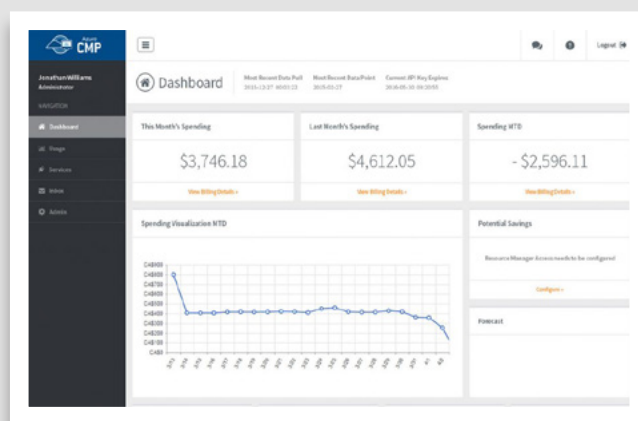

Billing Detail Example

NEWSIGNATURE

www.newsignature.com
 [@newsignature](https://twitter.com/newsignature)

(855) 452-8648
 info@newsignature.com