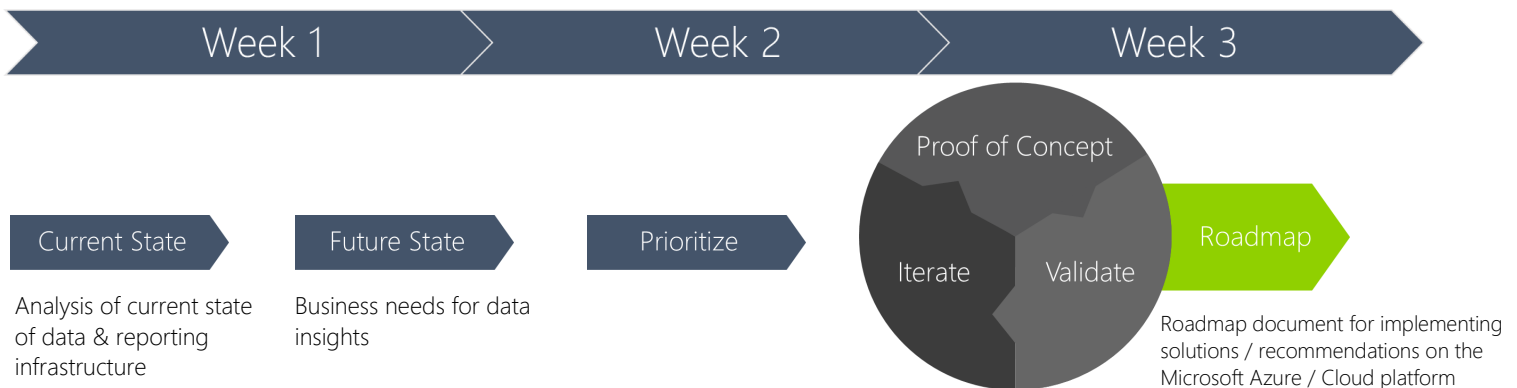

Data Warehouse as a Service

Transformative Data Insights using DWaaS

As organizations move to data driven value based service models, they face greater pressure to reduce costs. Migrating their infrastructure to the cloud offers them with an elastic, secure, robust and 24x7 available architecture on a consumption basis which eases cashflow and keeps pace with your growth.

Businesses are using Azure Data Warehouse to create new data warehouses in the cloud, extend their existing enterprise data warehouses to the cloud, and/or migrate on-premises data warehouse to Azure Data Warehouse.

Solution Description

Azure also offers easy access to modern technologies including Cognitive, Natural Language Processing (NLP), Advanced Analytics that are available via API's and can be easily integrated into existing applications.

Key Advantages of DWaaS

Assessment Methodology

Nihilent helps you fully realize the value of data with Data Warehouse as a Service using Microsoft's Azure Data Platform to quickly run complex queries across petabytes of data.