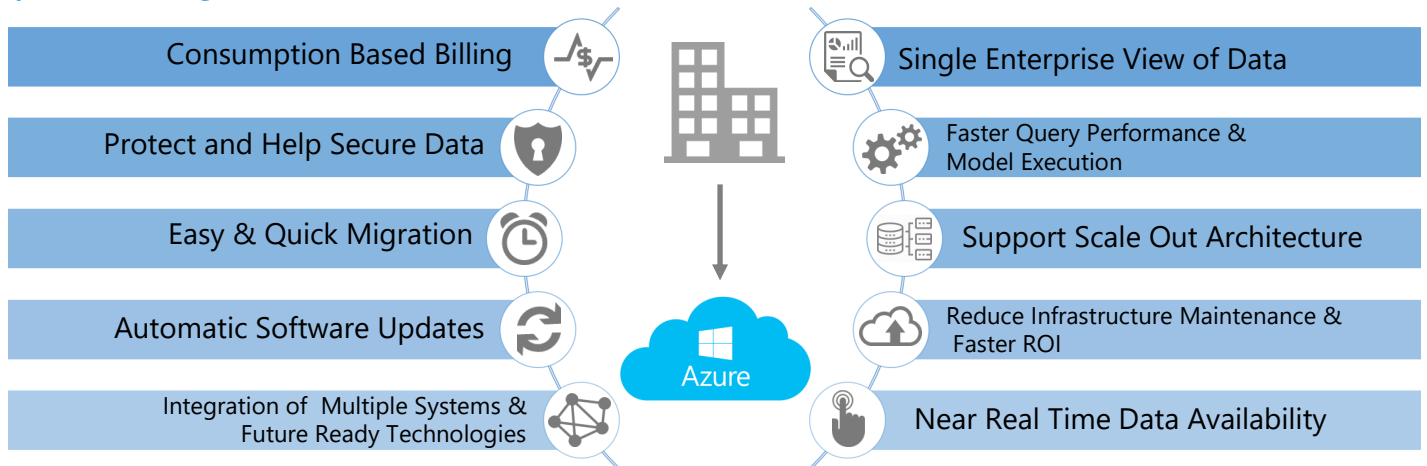

Data Warehouse as a Service

Transformative Data Insights using DWaaS

As organizations move to data driven value based service models, they face greater pressure to reduce costs. Migrating their infrastructure to the cloud offers them with an elastic, secure, robust and 24x7 available architecture on a consumption basis which eases cashflow and keeps pace with your growth.

Businesses are using Azure Data Warehouse to create new data warehouses in the cloud, extend their existing enterprise data warehouses to the cloud, and/or migrate on-premises data warehouse to Azure Data Warehouse.

Solution Description

Azure also offers easy access to modern technologies including Cognitive, Natural Language Processing (NLP), Advanced Analytics that are available via API's and can be easily integrated into existing applications.

Key Advantages of DWaaS

Assessment Methodology

Nihilent helps you fully realize the value of data with Data Warehouse as a Service using Microsoft's Azure Data Platform to quickly run complex queries across petabytes of data.