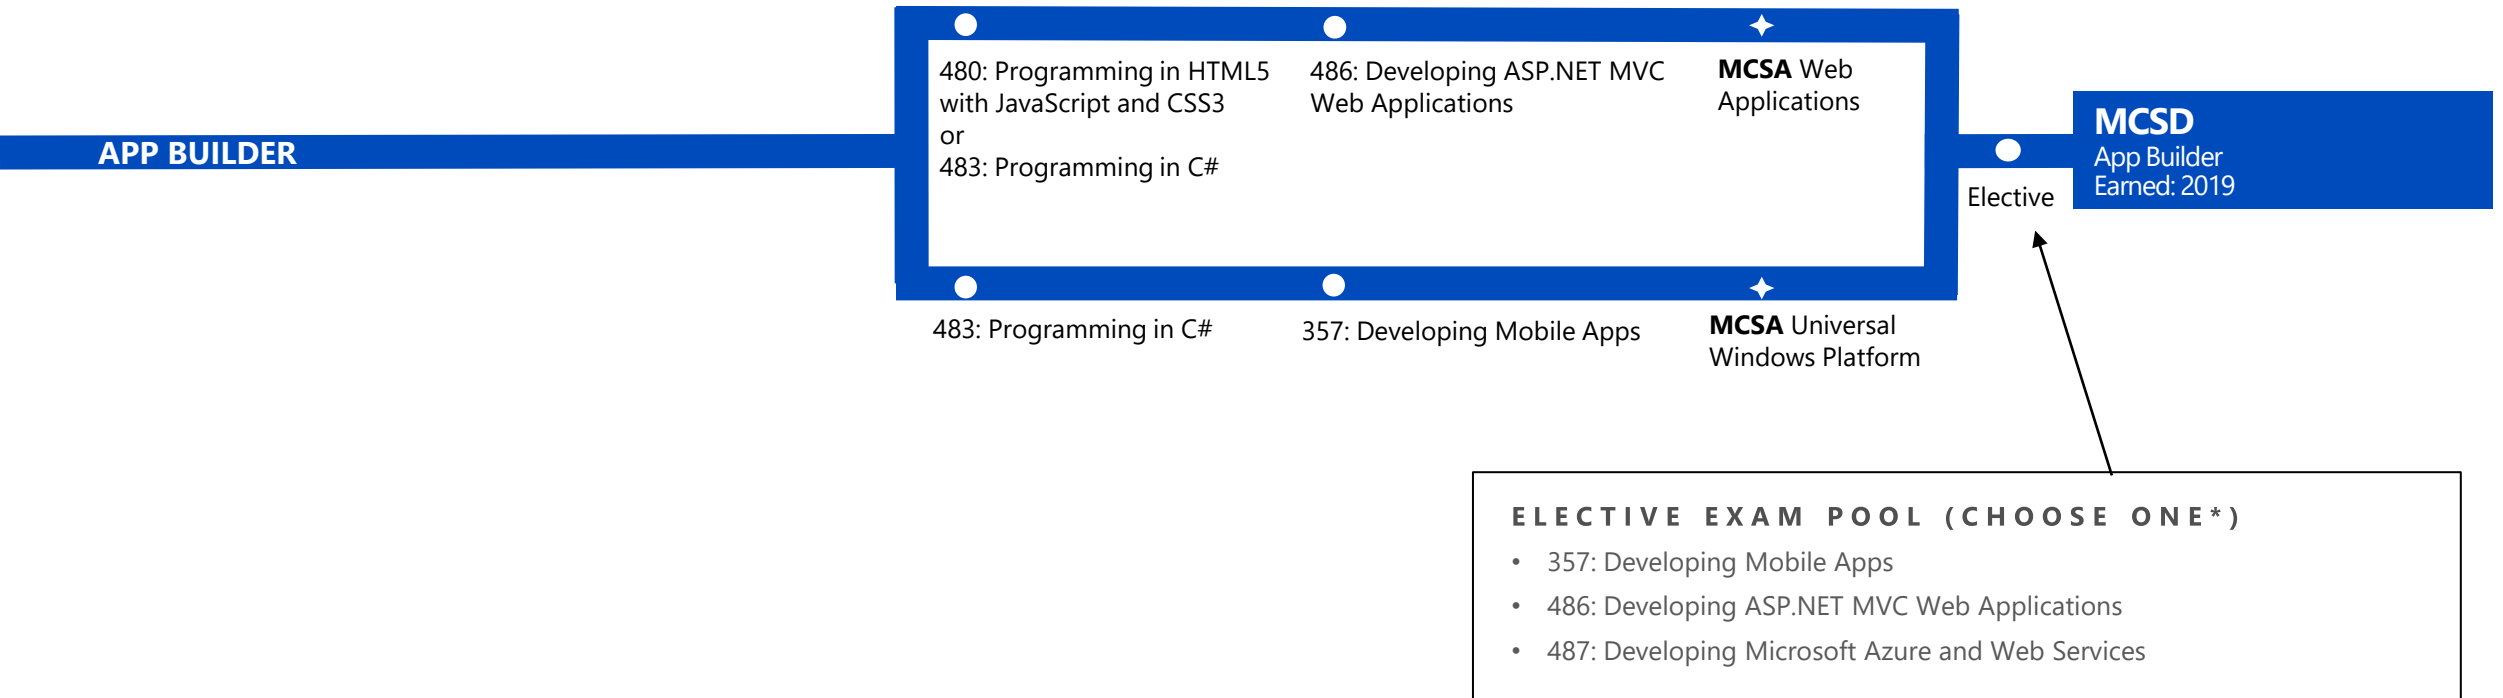

APP BUILDER PATH

*Complete the exams on a path in any order to receive the appropriate certification. Choose one elective to complete your MCSD, then choose a different elective next year to stay relevant and prove your expanded skills.

All MCSA, MCSD, MCSE certifications and associated exams retired on January 31, 2021.