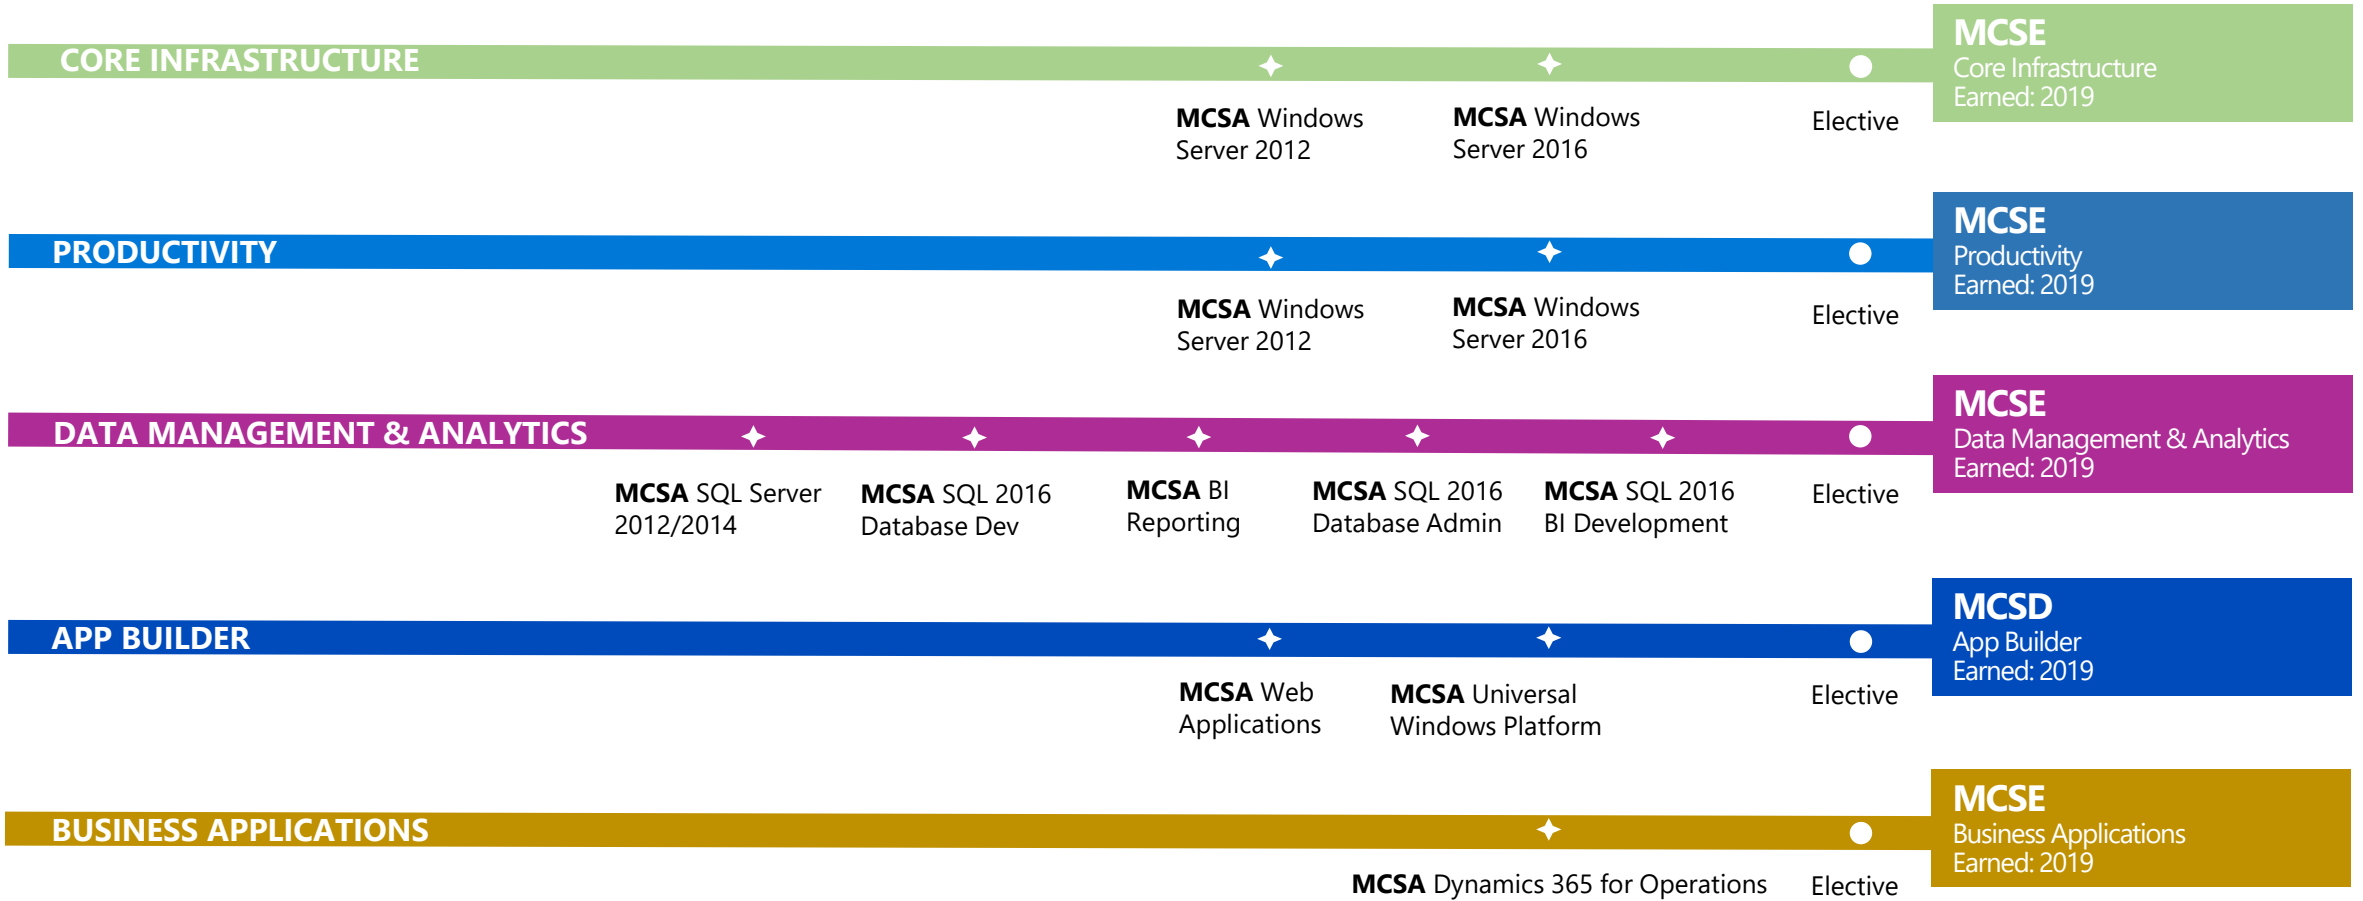

## Productivity: IT Pro

Expertise in deploying Microsoft Office cloud and hybrid solutions to enterprise customers

## App Builder: Developer

Expertise in app development and quality assurance

## Business Applications: IT Pro & Developer

Skills in Microsoft Dynamics Business Applications Software

All MCSA, MCSD, MCSE certifications and associated exams  
retired on January 31, 2021.

Microsoft Learning

UPDATED FEBRUARY 1, 2021

All MCSA, MCSD, MCSE certifications and associated exams retired on January 31, 2021.

Complete one of the MCSAs in the associated path and pass one exam from the elective exam pool to earn your MCSE or MCSD certification.